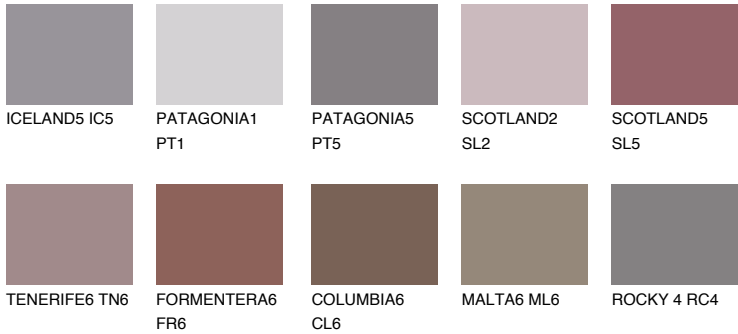

AMETHYST MIST

8%

Matching colours

COLOURS

INTENSE

For more information on plasters and paints, go to www.ceresit.lv

*The presented colours refer to plasters and paints offered by Ceresit. Due to the use of digital techniques, the presented colours might not represent the original ones, thus they cannot be considered as a reliable colour presentation. We recommend checking the authentic colour samples.