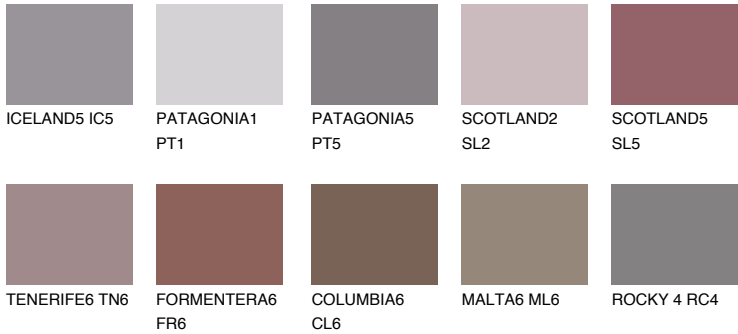

## AMETHYST MIST

8%

### Matching colours

#### COLOURS

#### INTENSE

For more information on plasters and paints, go to [www.ceresit.lv](http://www.ceresit.lv)

\*The presented colours refer to plasters and paints offered by Ceresit. Due to the use of digital techniques, the presented colours might not represent the original ones, thus they cannot be considered as a reliable colour presentation. We recommend checking the authentic colour samples.