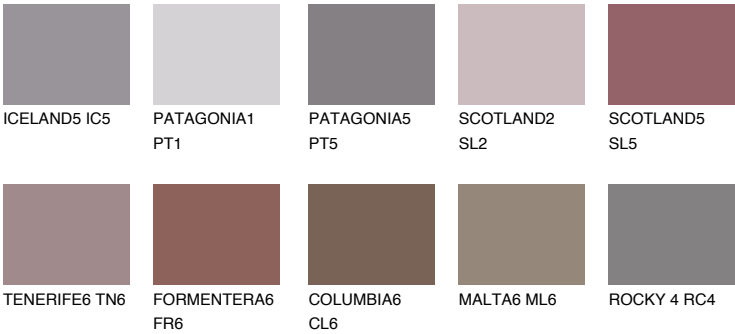

AMETHYST MIST

8%

Matching colours

COLOURS

INTENSE

For more information on plasters and paints, go to www.ceresit.lv

*The presented colours refer to plasters and paints offered by Ceresit. Due to the use of digital techniques, the presented colours might not represent the original ones, thus they cannot be considered as a reliable colour presentation. We recommend checking the authentic colour samples.