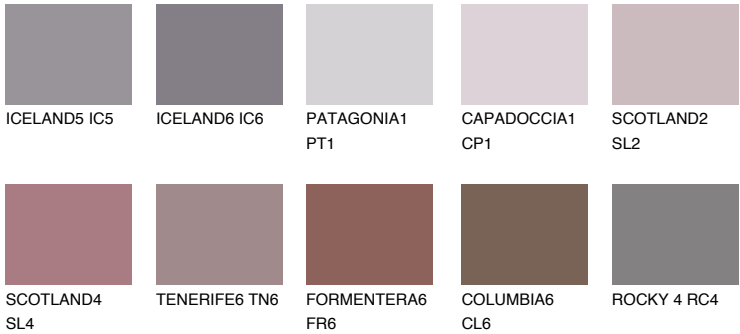

AMETHYST OCEAN

🌞 12%

Matching colours

COLOURS

INTENSE

For more information on plasters and paints, go to www.ceresit.lv

*The presented colours refer to plasters and paints offered by Ceresit. Due to the use of digital techniques, the presented colours might not represent the original ones, thus they cannot be considered as a reliable colour presentation. We recommend checking the authentic colour samples.