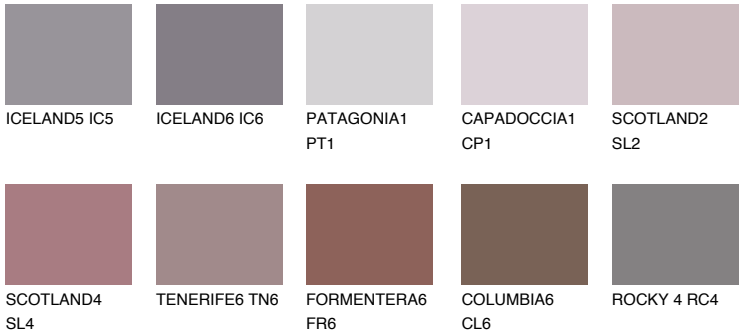

AMETHYST OCEAN

12%

Matching colours

COLOURS

INTENSE

For more information on plasters and paints, go to www.ceresit.lv

*The presented colours refer to plasters and paints offered by Ceresit. Due to the use of digital techniques, the presented colours might not represent the original ones, thus they cannot be considered as a reliable colour presentation. We recommend checking the authentic colour samples.