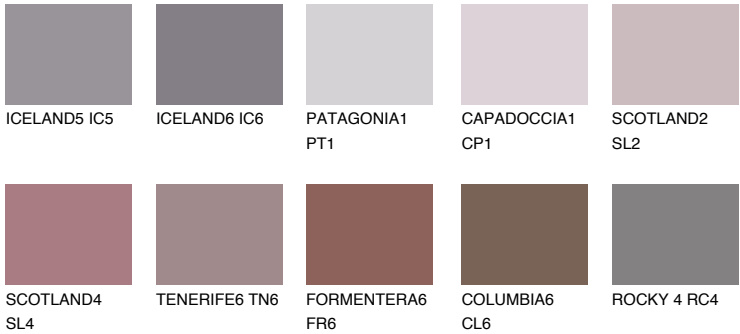

## AMETHYST OCEAN

12%

### Matching colours

#### COLOURS

#### INTENSE

For more information on plasters and paints, go to [www.ceresit.lv](http://www.ceresit.lv)

\*The presented colours refer to plasters and paints offered by Ceresit. Due to the use of digital techniques, the presented colours might not represent the original ones, thus they cannot be considered as a reliable colour presentation. We recommend checking the authentic colour samples.