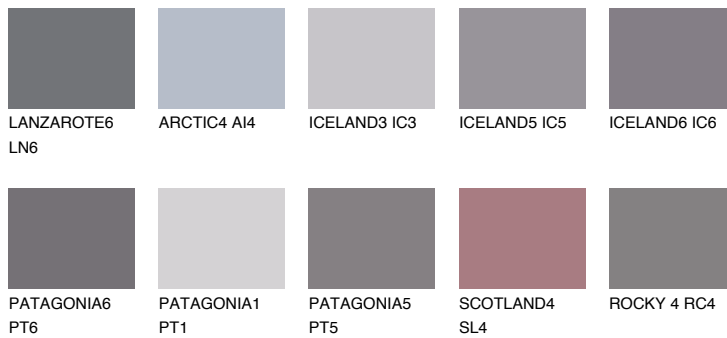

AMETHYST RAIN

☀ 11%

Matching colours

COLOURS

INTENSE

For more information on plasters and paints, go to www.ceresit.lv

*The presented colours refer to plasters and paints offered by Ceresit. Due to the use of digital techniques, the presented colours might not represent the original ones, thus they cannot be considered as a reliable colour presentation. We recommend checking the authentic colour samples.