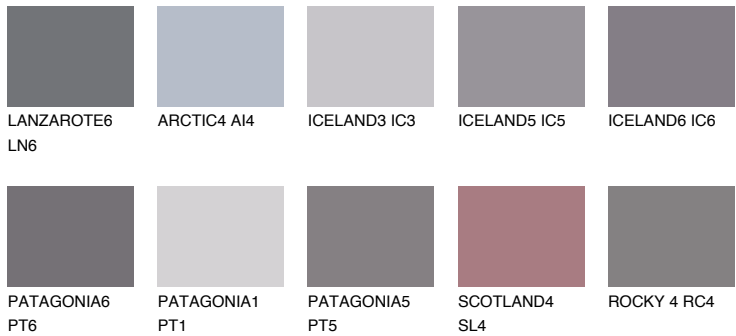

# COLOUR DETAILS

## AMETHYST RAIN

☀ 11%

### Matching colours

#### COLOURS