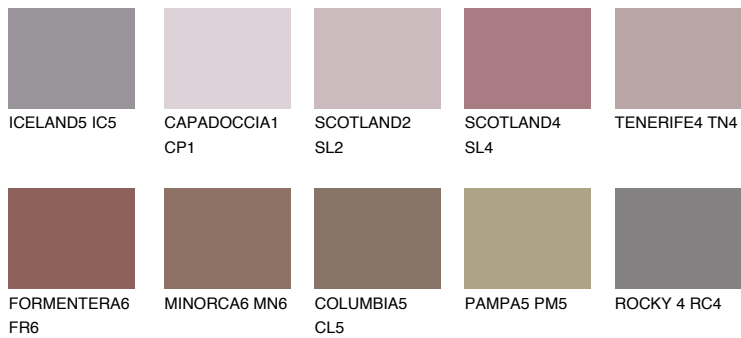

AMETHYST WIND

☀ 11%

Matching colours

COLOURS

INTENSE

For more information on plasters and paints, go to www.ceresit.lv

*The presented colours refer to plasters and paints offered by Ceresit. Due to the use of digital techniques, the presented colours might not represent the original ones, thus they cannot be considered as a reliable colour presentation. We recommend checking the authentic colour samples.