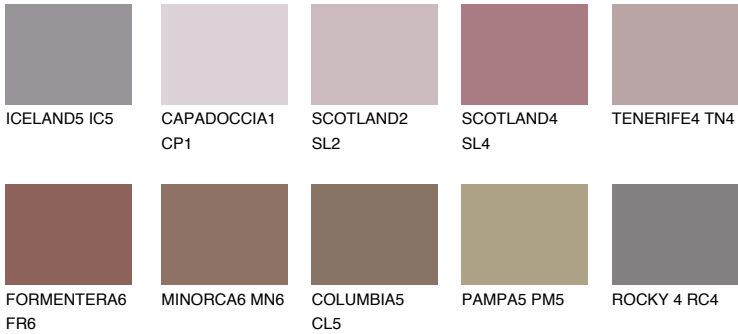

AMETHYST WIND

☀ 11%

Matching colours

COLOURS

INTENSE

For more information on plasters and paints, go to www.ceresit.lv

*The presented colours refer to plasters and paints offered by Ceresit. Due to the use of digital techniques, the presented colours might not represent the original ones, thus they cannot be considered as a reliable colour presentation. We recommend checking the authentic colour samples.