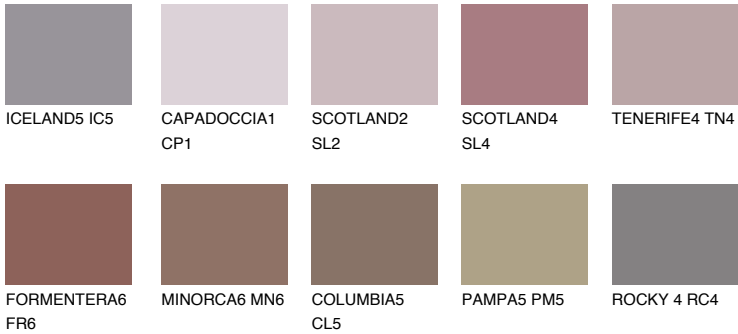

## AMETHYST WIND

☀ 11%

### Matching colours

#### COLOURS

#### INTENSE

For more information on plasters and paints, go to [www.ceresit.lv](http://www.ceresit.lv)

\*The presented colours refer to plasters and paints offered by Ceresit. Due to the use of digital techniques, the presented colours might not represent the original ones, thus they cannot be considered as a reliable colour presentation. We recommend checking the authentic colour samples.