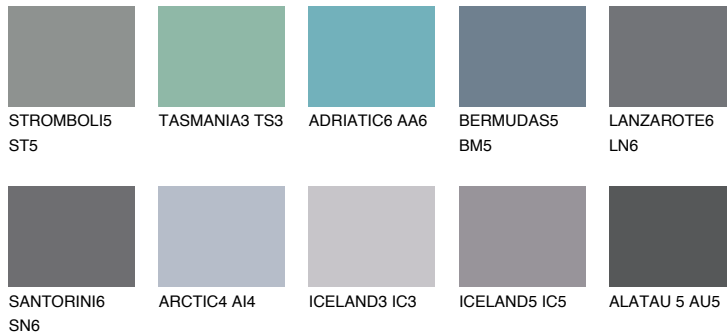

DIAMOND DAY

☀ 11%

Matching colours

COLOURS

INTENSE

For more information on plasters and paints, go to www.ceresit.lv

*The presented colours refer to plasters and paints offered by Ceresit. Due to the use of digital techniques, the presented colours might not represent the original ones, thus they cannot be considered as a reliable colour presentation. We recommend checking the authentic colour samples.