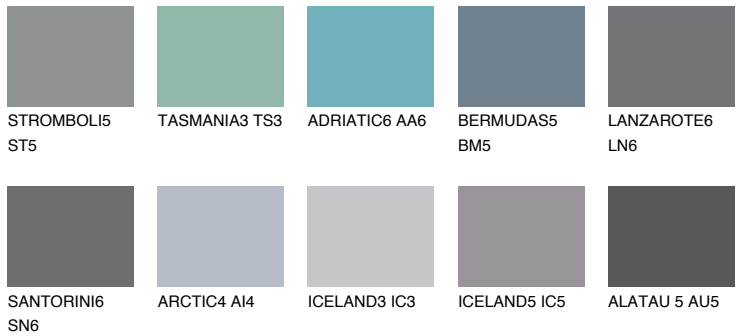

# COLOUR DETAILS

## DIAMOND DAY

☀ 11%

### Matching colours

#### COLOURS