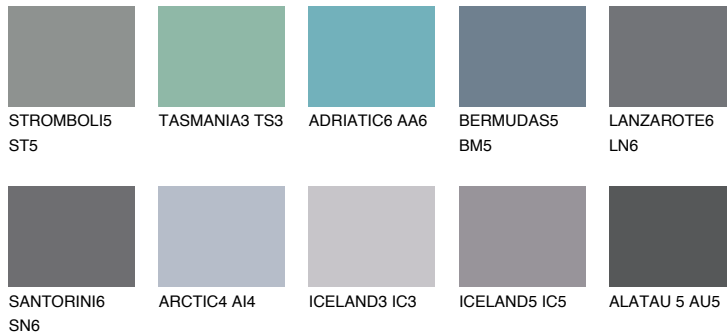

COLOUR DETAILS

DIAMOND DAY

☀ 11%

Matching colours

COLOURS

INTENSE

For more information on plasters and paints, go to www.ceresit.lv

*The presented colours refer to plasters and paints offered by Ceresit. Due to the use of digital techniques, the presented colours might not represent the original ones, thus they cannot be considered as a reliable colour presentation. We recommend checking the authentic colour samples.