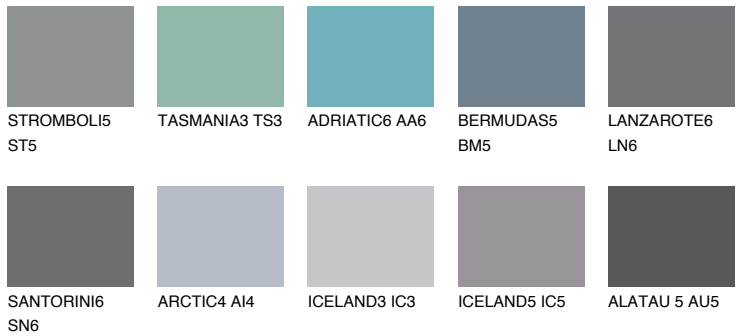

COLOUR DETAILS

DIAMOND DAY

☀ 11%

Matching colours

COLOURS

INTENSE

For more information on plasters and paints, go to www.ceresit.lv

*The presented colours refer to plasters and paints offered by Ceresit. Due to the use of digital techniques, the presented colours might not represent the original ones, thus they cannot be considered as a reliable colour presentation. We recommend checking the authentic colour samples.