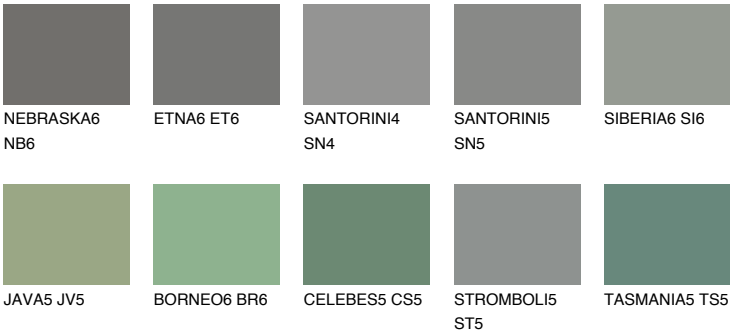

DIAMOND EVENING

6%

Matching colours

COLOURS

INTENSE

For more information on plasters and paints, go to www.ceresit.lv

*The presented colours refer to plasters and paints offered by Ceresit. Due to the use of digital techniques, the presented colours might not represent the original ones, thus they cannot be considered as a reliable colour presentation. We recommend checking the authentic colour samples.