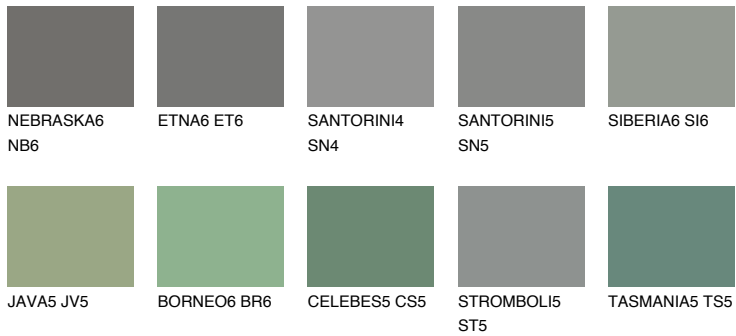

# COLOUR DETAILS

## DIAMOND EVENING

6%

### Matching colours

#### COLOURS