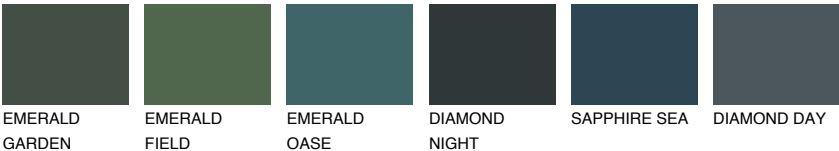

DIAMOND EVENING

6%

Matching colours

COLOURS

INTENSE

For more information on plasters and paints, go to www.ceresit.lv

*The presented colours refer to plasters and paints offered by Ceresit. Due to the use of digital techniques, the presented colours might not represent the original ones, thus they cannot be considered as a reliable colour presentation. We recommend checking the authentic colour samples.