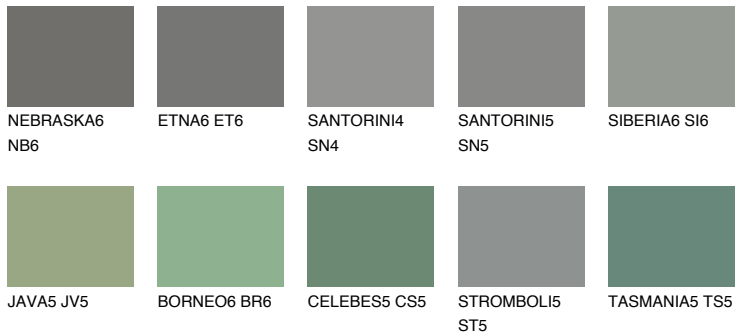

COLOUR DETAILS

DIAMOND EVENING

6%

Matching colours

COLOURS

INTENSE

For more information on plasters and paints, go to www.ceresit.lv

*The presented colours refer to plasters and paints offered by Ceresit. Due to the use of digital techniques, the presented colours might not represent the original ones, thus they cannot be considered as a reliable colour presentation. We recommend checking the authentic colour samples.