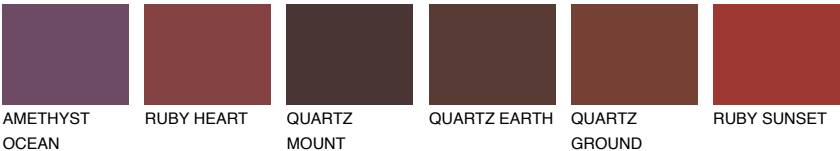

DIAMOND MORNING

☀ 14%

Matching colours

COLOURS

INTENSE

For more information on plasters and paints, go to www.ceresit.lv

*The presented colours refer to plasters and paints offered by Ceresit. Due to the use of digital techniques, the presented colours might not represent the original ones, thus they cannot be considered as a reliable colour presentation. We recommend checking the authentic colour samples.