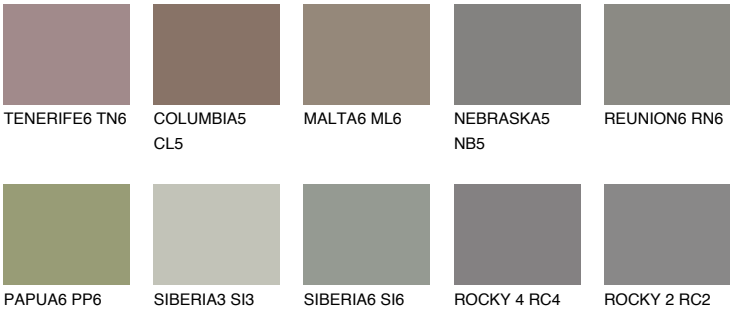

DIAMOND MORNING

☀ 14%

Matching colours

COLOURS

INTENSE

For more information on plasters and paints, go to www.ceresit.lv

*The presented colours refer to plasters and paints offered by Ceresit. Due to the use of digital techniques, the presented colours might not represent the original ones, thus they cannot be considered as a reliable colour presentation. We recommend checking the authentic colour samples.