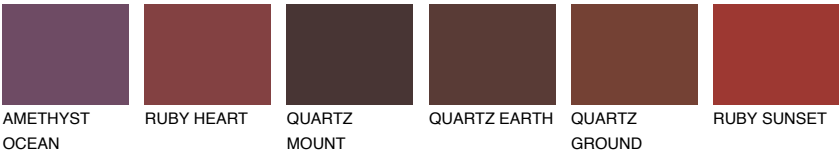

DIAMOND MORNING

☀ 14%

Matching colours

COLOURS

INTENSE

For more information on plasters and paints, go to www.ceresit.lv

*The presented colours refer to plasters and paints offered by Ceresit. Due to the use of digital techniques, the presented colours might not represent the original ones, thus they cannot be considered as a reliable colour presentation. We recommend checking the authentic colour samples.