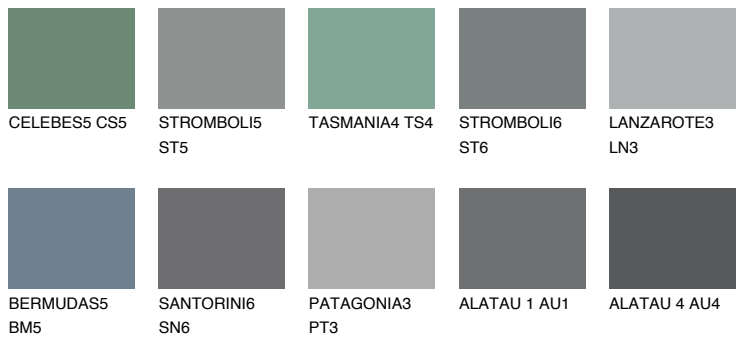

DIAMOND SHADOW

☀ 11%

Matching colours

COLOURS

INTENSE

For more information on plasters and paints, go to www.ceresit.lv

*The presented colours refer to plasters and paints offered by Ceresit. Due to the use of digital techniques, the presented colours might not represent the original ones, thus they cannot be considered as a reliable colour presentation. We recommend checking the authentic colour samples.