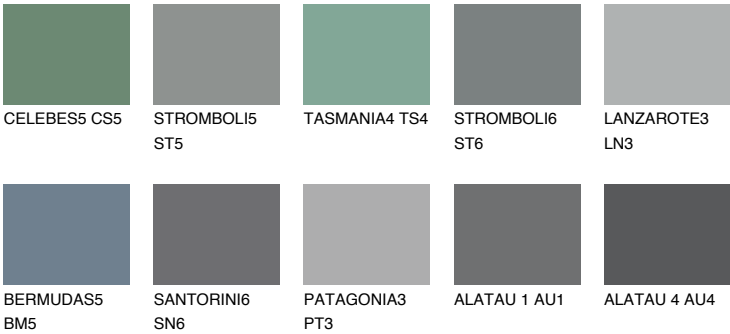

DIAMOND SHADOW

☾ 11%

Matching colours

COLOURS

INTENSE

For more information on plasters and paints, go to www.ceresit.lv

*The presented colours refer to plasters and paints offered by Ceresit. Due to the use of digital techniques, the presented colours might not represent the original ones, thus they cannot be considered as a reliable colour presentation. We recommend checking the authentic colour samples.