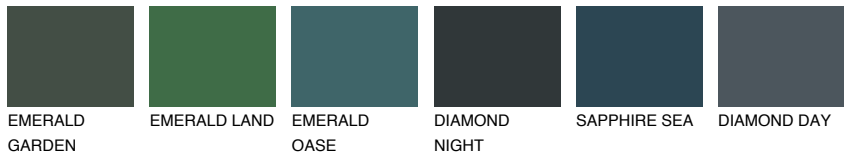

# COLOUR DETAILS

## EMERALD FIELD

14%

### Matching colours

#### COLOURS