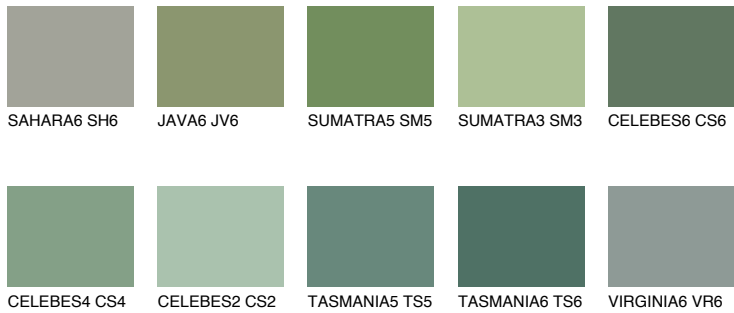

# COLOUR DETAILS

## EMERALD FIELD

14%

### Matching colours

#### COLOURS