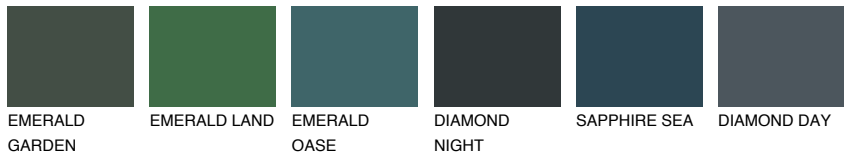

COLOUR DETAILS

EMERALD FIELD

14%

Matching colours

COLOURS

INTENSE

For more information on plasters and paints, go to www.ceresit.lv

*The presented colours refer to plasters and paints offered by Ceresit. Due to the use of digital techniques, the presented colours might not represent the original ones, thus they cannot be considered as a reliable colour presentation. We recommend checking the authentic colour samples.