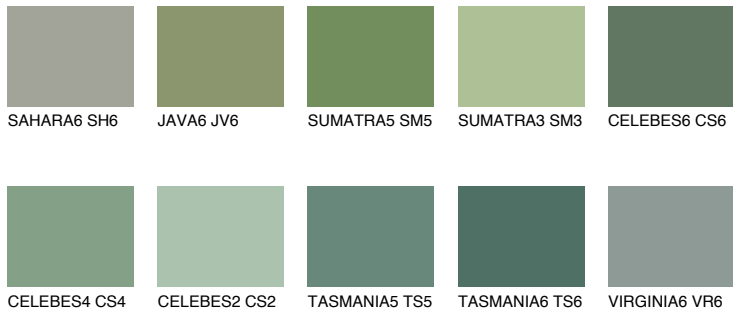

COLOUR DETAILS

EMERALD FIELD

14%

Matching colours

COLOURS

INTENSE

For more information on plasters and paints, go to www.ceresit.lv

*The presented colours refer to plasters and paints offered by Ceresit. Due to the use of digital techniques, the presented colours might not represent the original ones, thus they cannot be considered as a reliable colour presentation. We recommend checking the authentic colour samples.