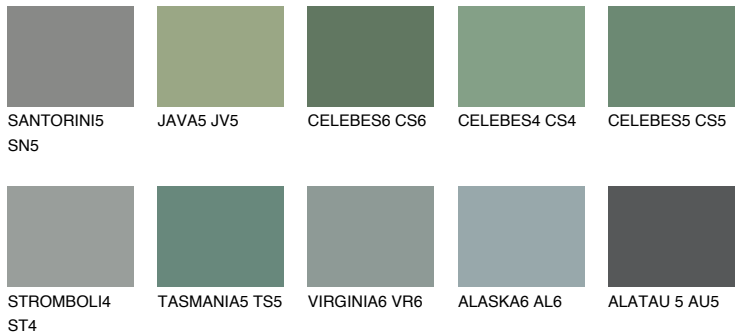

## EMERALD GARDEN

9%

### Matching colours

#### COLOURS

#### INTENSE

For more information on plasters and paints, go to [www.ceresit.lv](http://www.ceresit.lv)

\*The presented colours refer to plasters and paints offered by Ceresit. Due to the use of digital techniques, the presented colours might not represent the original ones, thus they cannot be considered as a reliable colour presentation. We recommend checking the authentic colour samples.