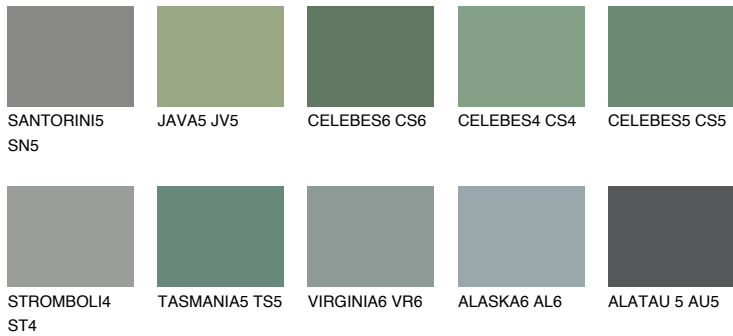

## EMERALD GARDEN

9%

### Matching colours

#### COLOURS

#### INTENSE

For more information on plasters and paints, go to [www.ceresit.lv](http://www.ceresit.lv)

\*The presented colours refer to plasters and paints offered by Ceresit. Due to the use of digital techniques, the presented colours might not represent the original ones, thus they cannot be considered as a reliable colour presentation. We recommend checking the authentic colour samples.