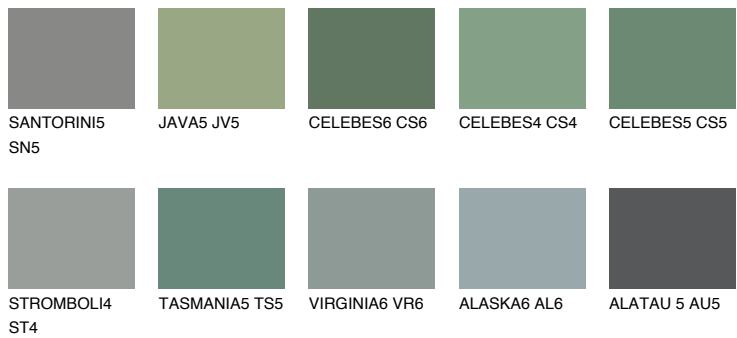

EMERALD GARDEN

9%

Matching colours

COLOURS

INTENSE

For more information on plasters and paints, go to www.ceresit.lv

*The presented colours refer to plasters and paints offered by Ceresit. Due to the use of digital techniques, the presented colours might not represent the original ones, thus they cannot be considered as a reliable colour presentation. We recommend checking the authentic colour samples.