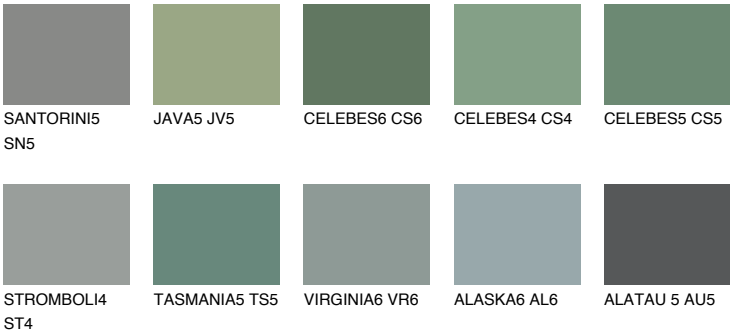

EMERALD GARDEN

9%

Matching colours

COLOURS

INTENSE

For more information on plasters and paints, go to www.ceresit.lv

*The presented colours refer to plasters and paints offered by Ceresit. Due to the use of digital techniques, the presented colours might not represent the original ones, thus they cannot be considered as a reliable colour presentation. We recommend checking the authentic colour samples.