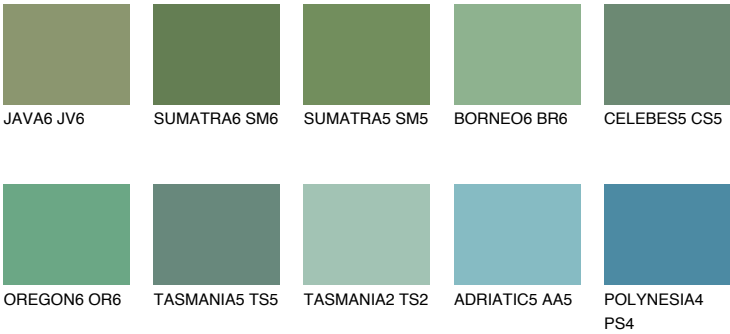

EMERALD LAND

☀️ 15%

Matching colours

COLOURS

INTENSE

For more information on plasters and paints, go to www.ceresit.lv

*The presented colours refer to plasters and paints offered by Ceresit. Due to the use of digital techniques, the presented colours might not represent the original ones, thus they cannot be considered as a reliable colour presentation. We recommend checking the authentic colour samples.