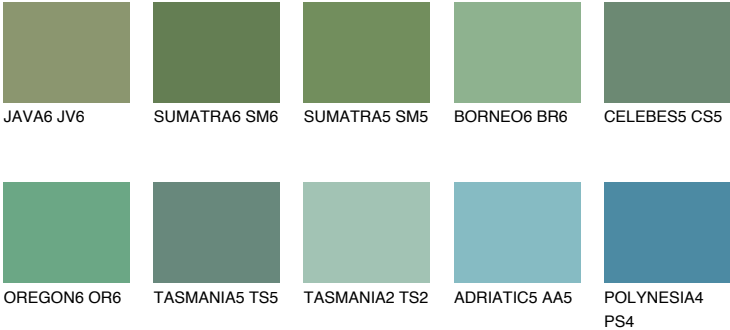

EMERALD LAND

☀ 15%

Matching colours

COLOURS

INTENSE

For more information on plasters and paints, go to www.ceresit.lv

*The presented colours refer to plasters and paints offered by Ceresit. Due to the use of digital techniques, the presented colours might not represent the original ones, thus they cannot be considered as a reliable colour presentation. We recommend checking the authentic colour samples.