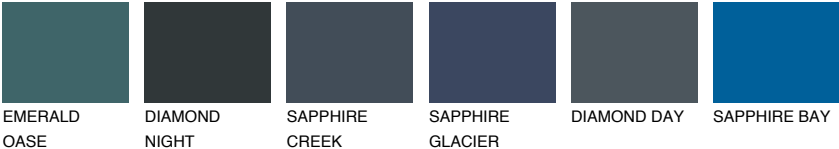

EMERALD LAND

☀ 15%

Matching colours

COLOURS

INTENSE

For more information on plasters and paints, go to www.ceresit.lv

*The presented colours refer to plasters and paints offered by Ceresit. Due to the use of digital techniques, the presented colours might not represent the original ones, thus they cannot be considered as a reliable colour presentation. We recommend checking the authentic colour samples.