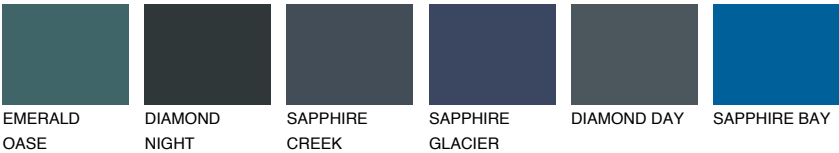

EMERALD LAND

☀️ 15%

Matching colours

COLOURS

INTENSE

For more information on plasters and paints, go to www.ceresit.lv

*The presented colours refer to plasters and paints offered by Ceresit. Due to the use of digital techniques, the presented colours might not represent the original ones, thus they cannot be considered as a reliable colour presentation. We recommend checking the authentic colour samples.