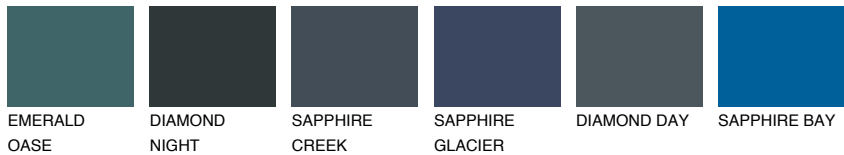

COLOUR DETAILS

EMERALD LAND

15%

Matching colours

COLOURS

INTENSE

For more information on plasters and paints, go to www.ceresit.lv

*The presented colours refer to plasters and paints offered by Ceresit. Due to the use of digital techniques, the presented colours might not represent the original ones, thus they cannot be considered as a reliable colour presentation. We recommend checking the authentic colour samples.