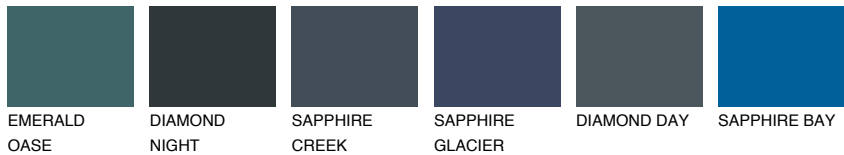

EMERALD LAND

☀️ 15%

Matching colours

COLOURS

INTENSE

For more information on plasters and paints, go to www.ceresit.lv

*The presented colours refer to plasters and paints offered by Ceresit. Due to the use of digital techniques, the presented colours might not represent the original ones, thus they cannot be considered as a reliable colour presentation. We recommend checking the authentic colour samples.