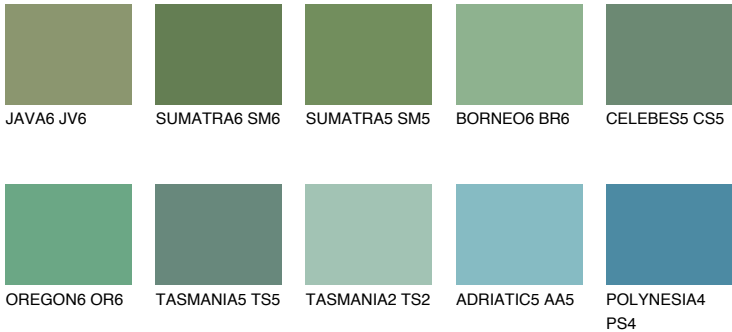

EMERALD LAND

☀ 15%

Matching colours

COLOURS

INTENSE

For more information on plasters and paints, go to www.ceresit.lv

*The presented colours refer to plasters and paints offered by Ceresit. Due to the use of digital techniques, the presented colours might not represent the original ones, thus they cannot be considered as a reliable colour presentation. We recommend checking the authentic colour samples.