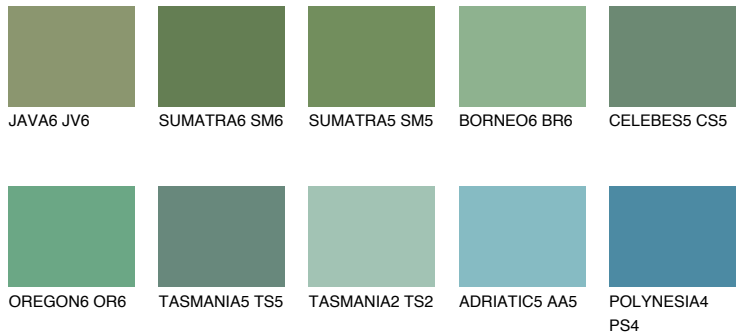

EMERALD LAND

☀️ 15%

Matching colours

COLOURS

INTENSE

For more information on plasters and paints, go to www.ceresit.lv

*The presented colours refer to plasters and paints offered by Ceresit. Due to the use of digital techniques, the presented colours might not represent the original ones, thus they cannot be considered as a reliable colour presentation. We recommend checking the authentic colour samples.