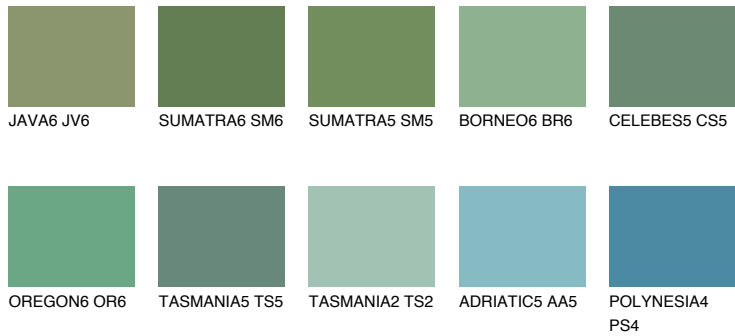

COLOUR DETAILS

EMERALD LAND

15%

Matching colours

COLOURS

INTENSE

For more information on plasters and paints, go to www.ceresit.lv

*The presented colours refer to plasters and paints offered by Ceresit. Due to the use of digital techniques, the presented colours might not represent the original ones, thus they cannot be considered as a reliable colour presentation. We recommend checking the authentic colour samples.