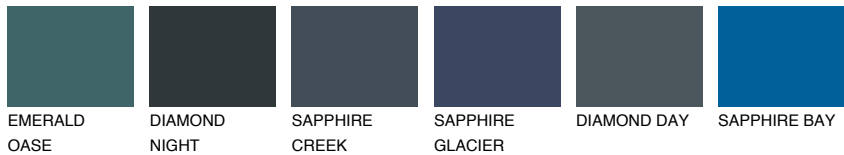

COLOUR DETAILS

EMERALD LAND

☀️ 15%

Matching colours

COLOURS

INTENSE

For more information on plasters and paints, go to www.ceresit.lv

*The presented colours refer to plasters and paints offered by Ceresit. Due to the use of digital techniques, the presented colours might not represent the original ones, thus they cannot be considered as a reliable colour presentation. We recommend checking the authentic colour samples.