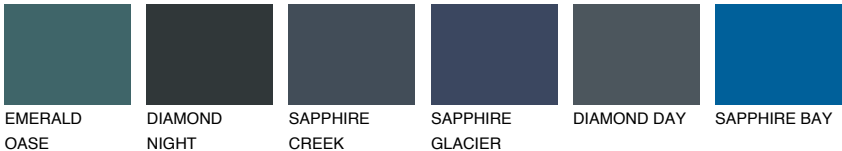

EMERALD LAND

☀ 15%

Matching colours

COLOURS

INTENSE

For more information on plasters and paints, go to www.ceresit.lv

*The presented colours refer to plasters and paints offered by Ceresit. Due to the use of digital techniques, the presented colours might not represent the original ones, thus they cannot be considered as a reliable colour presentation. We recommend checking the authentic colour samples.