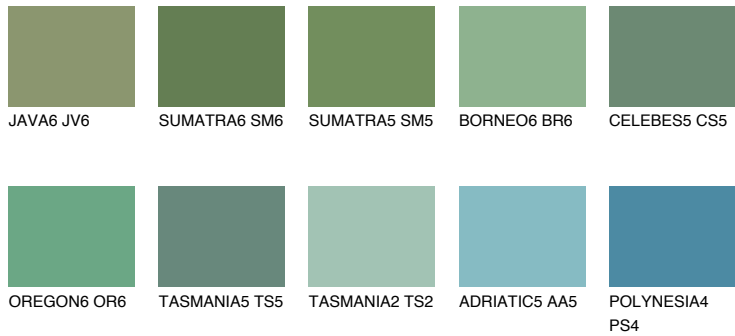

COLOUR DETAILS

EMERALD LAND

☀️ 15%

Matching colours

COLOURS

INTENSE

For more information on plasters and paints, go to www.ceresit.lv

*The presented colours refer to plasters and paints offered by Ceresit. Due to the use of digital techniques, the presented colours might not represent the original ones, thus they cannot be considered as a reliable colour presentation. We recommend checking the authentic colour samples.