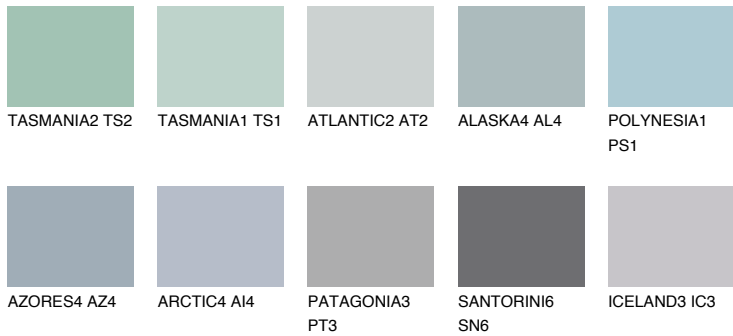

COLOUR DETAILS

ATLANTIC5 AT5

42% TSR 39%

Matching colours

COLOURS

INTENSE

For more information on plasters and paints, go to www.ceresit.lv

*The presented colours refer to plasters and paints offered by Ceresit. Due to the use of digital techniques, the presented colours might not represent the original ones, thus they cannot be considered as a reliable colour presentation. We recommend checking the authentic colour samples.