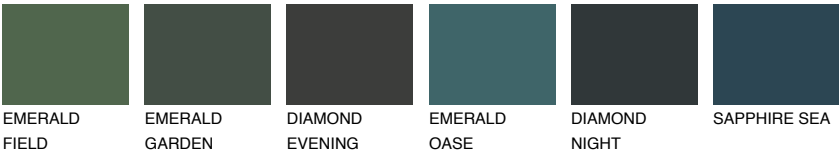

EMERALD PARK

☀ 15%

Matching colours

COLOURS

INTENSE

For more information on plasters and paints, go to www.ceresit.lv

*The presented colours refer to plasters and paints offered by Ceresit. Due to the use of digital techniques, the presented colours might not represent the original ones, thus they cannot be considered as a reliable colour presentation. We recommend checking the authentic colour samples.