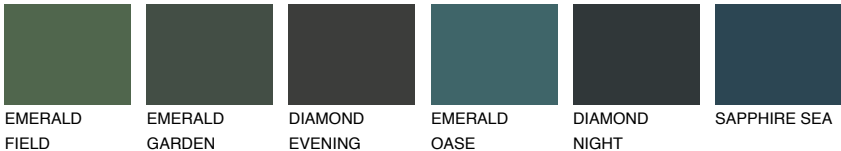

EMERALD PARK

☀ 15%

Matching colours

COLOURS

INTENSE

For more information on plasters and paints, go to www.ceresit.lv

*The presented colours refer to plasters and paints offered by Ceresit. Due to the use of digital techniques, the presented colours might not represent the original ones, thus they cannot be considered as a reliable colour presentation. We recommend checking the authentic colour samples.