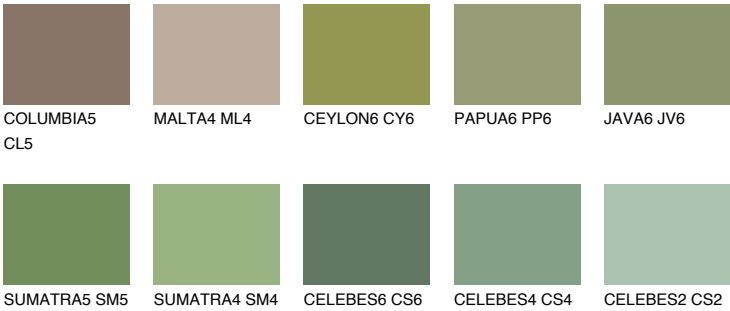

EMERALD PARK

☀ 15%

Matching colours

COLOURS

INTENSE

For more information on plasters and paints, go to www.ceresit.lv

*The presented colours refer to plasters and paints offered by Ceresit. Due to the use of digital techniques, the presented colours might not represent the original ones, thus they cannot be considered as a reliable colour presentation. We recommend checking the authentic colour samples.