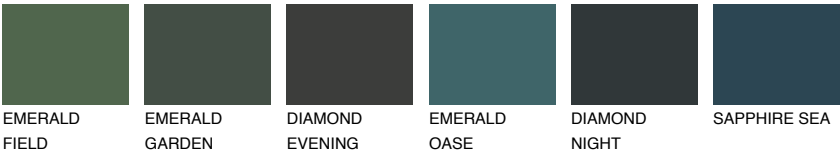

EMERALD PARK

☀ 15%

Matching colours

COLOURS

INTENSE

For more information on plasters and paints, go to www.ceresit.lv

*The presented colours refer to plasters and paints offered by Ceresit. Due to the use of digital techniques, the presented colours might not represent the original ones, thus they cannot be considered as a reliable colour presentation. We recommend checking the authentic colour samples.