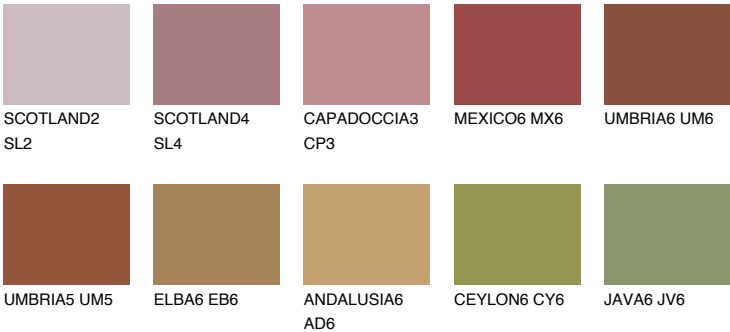

## QUARTZ GROUND

☀ 10%

### Matching colours

#### COLOURS

#### INTENSE

For more information on plasters and paints, go to [www.ceresit.lv](http://www.ceresit.lv)

\*The presented colours refer to plasters and paints offered by Ceresit. Due to the use of digital techniques, the presented colours might not represent the original ones, thus they cannot be considered as a reliable colour presentation. We recommend checking the authentic colour samples.