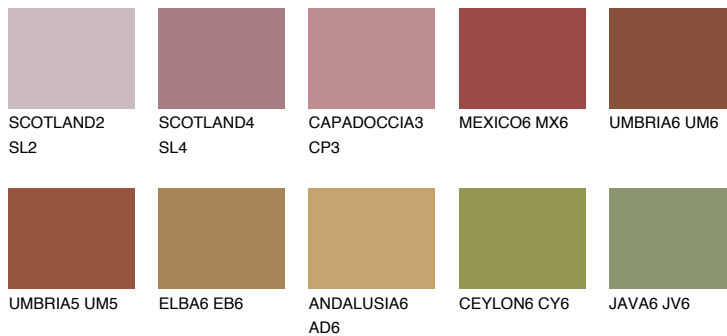

QUARTZ GROUND

10%

Matching colours

COLOURS

INTENSE

For more information on plasters and paints, go to
www.ceresit.lv

*The presented colours refer to plasters and paints offered by Ceresit. Due to the use of digital techniques, the presented colours might not represent the original ones, thus they cannot be considered as a reliable colour presentation. We recommend checking the authentic colour samples.