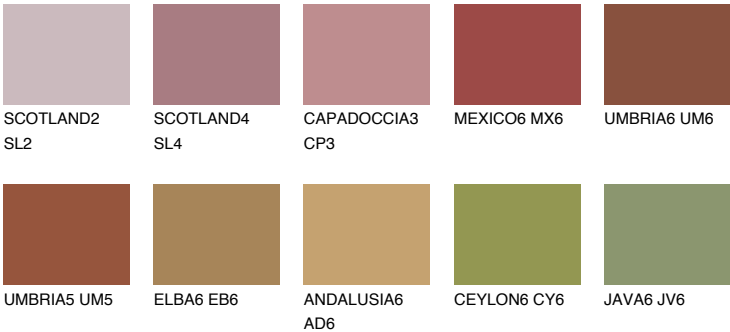

QUARTZ GROUND

☀ 10%

Matching colours

COLOURS

INTENSE

For more information on plasters and paints, go to
www.ceresit.lv

*The presented colours refer to plasters and paints offered by Ceresit. Due to the use of digital techniques, the presented colours might not represent the original ones, thus they cannot be considered as a reliable colour presentation. We recommend checking the authentic colour samples.