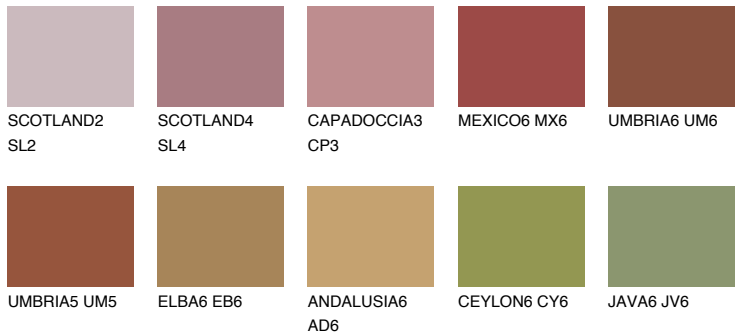

QUARTZ GROUND

☀ 10%

Matching colours

COLOURS

INTENSE

For more information on plasters and paints, go to www.ceresit.lv

*The presented colours refer to plasters and paints offered by Ceresit. Due to the use of digital techniques, the presented colours might not represent the original ones, thus they cannot be considered as a reliable colour presentation. We recommend checking the authentic colour samples.