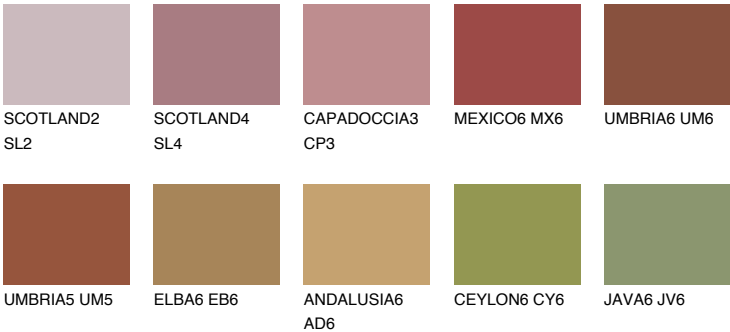

QUARTZ GROUND

☀ 10%

Matching colours

COLOURS

INTENSE

For more information on plasters and paints, go to www.ceresit.lv

*The presented colours refer to plasters and paints offered by Ceresit. Due to the use of digital techniques, the presented colours might not represent the original ones, thus they cannot be considered as a reliable colour presentation. We recommend checking the authentic colour samples.