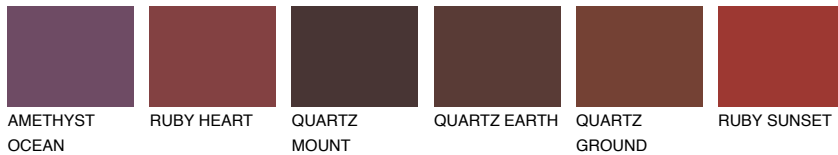

COLOUR DETAILS

QUARTZ MOUNT

6%

Matching colours

COLOURS

INTENSE

For more information on plasters and paints, go to www.ceresit.lv

*The presented colours refer to plasters and paints offered by Ceresit. Due to the use of digital techniques, the presented colours might not represent the original ones, thus they cannot be considered as a reliable colour presentation. We recommend checking the authentic colour samples.