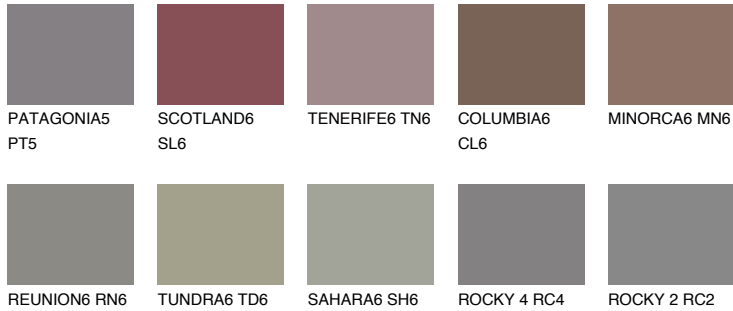

COLOUR DETAILS

QUARTZ MOUNT

6%

Matching colours

COLOURS

INTENSE

For more information on plasters and paints, go to www.ceresit.lv

*The presented colours refer to plasters and paints offered by Ceresit. Due to the use of digital techniques, the presented colours might not represent the original ones, thus they cannot be considered as a reliable colour presentation. We recommend checking the authentic colour samples.