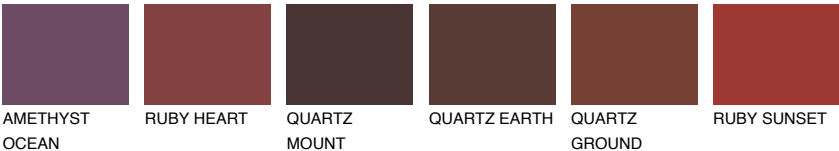

QUARTZ MOUNT

6%

Matching colours

COLOURS

INTENSE

For more information on plasters and paints, go to www.ceresit.lv

*The presented colours refer to plasters and paints offered by Ceresit. Due to the use of digital techniques, the presented colours might not represent the original ones, thus they cannot be considered as a reliable colour presentation. We recommend checking the authentic colour samples.