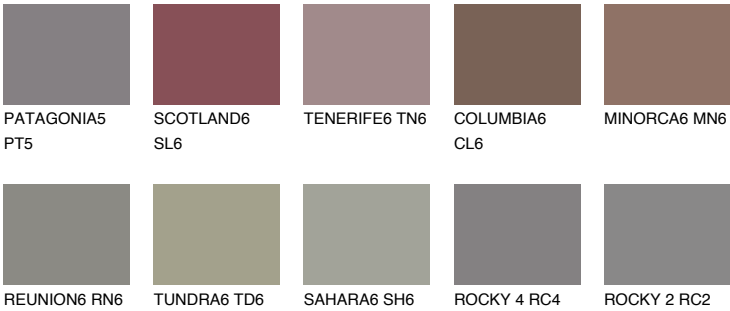

QUARTZ MOUNT

6%

Matching colours

COLOURS

INTENSE

For more information on plasters and paints, go to www.ceresit.lv

*The presented colours refer to plasters and paints offered by Ceresit. Due to the use of digital techniques, the presented colours might not represent the original ones, thus they cannot be considered as a reliable colour presentation. We recommend checking the authentic colour samples.