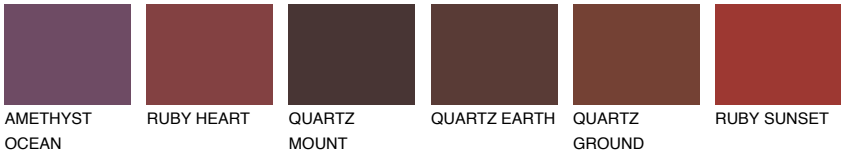

QUARTZ MOUNT

6%

Matching colours

COLOURS

INTENSE

For more information on plasters and paints, go to www.ceresit.lv

*The presented colours refer to plasters and paints offered by Ceresit. Due to the use of digital techniques, the presented colours might not represent the original ones, thus they cannot be considered as a reliable colour presentation. We recommend checking the authentic colour samples.