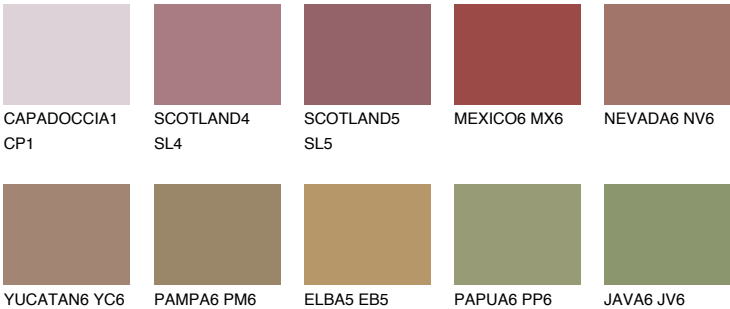

## QUARTZ ROCK

☀ 10%

### Matching colours

#### COLOURS

#### INTENSE

For more information on plasters and paints, go to [www.ceresit.lv](http://www.ceresit.lv)

\*The presented colours refer to plasters and paints offered by Ceresit. Due to the use of digital techniques, the presented colours might not represent the original ones, thus they cannot be considered as a reliable colour presentation. We recommend checking the authentic colour samples.