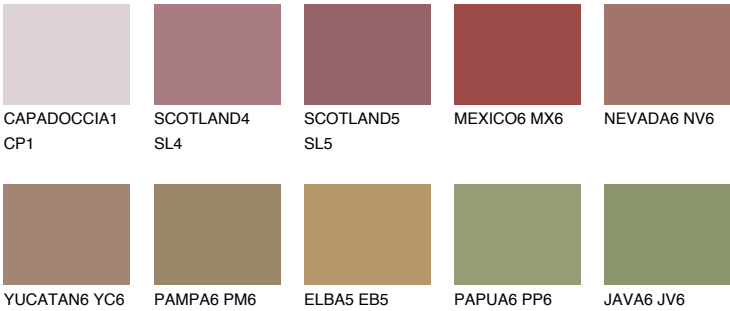

QUARTZ ROCK

10%

Matching colours

COLOURS

INTENSE

For more information on plasters and paints, go to www.ceresit.lv

*The presented colours refer to plasters and paints offered by Ceresit. Due to the use of digital techniques, the presented colours might not represent the original ones, thus they cannot be considered as a reliable colour presentation. We recommend checking the authentic colour samples.