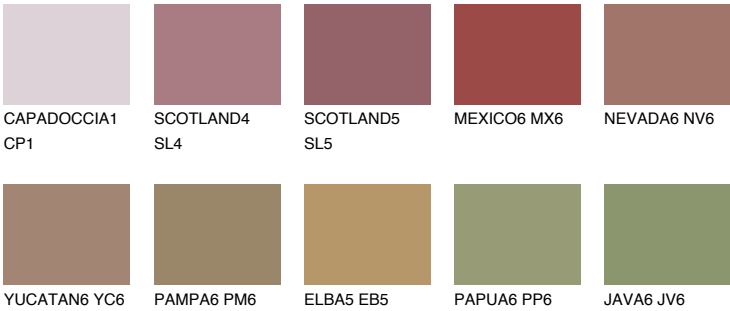

QUARTZ ROCK

☀ 10%

Matching colours

COLOURS

INTENSE

For more information on plasters and paints, go to www.ceresit.lv

*The presented colours refer to plasters and paints offered by Ceresit. Due to the use of digital techniques, the presented colours might not represent the original ones, thus they cannot be considered as a reliable colour presentation. We recommend checking the authentic colour samples.