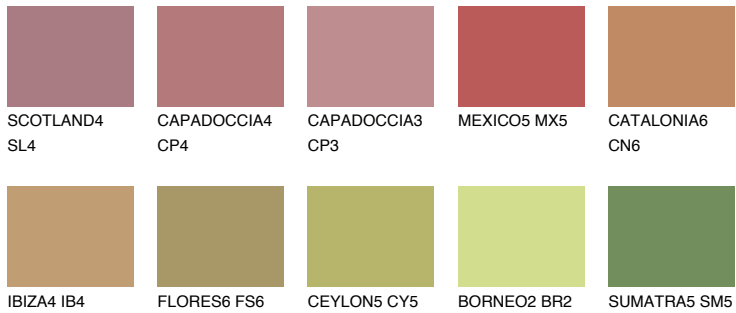

## QUARTZ SAND

☀ 16%

## Matching colours

### COLOURS

### INTENSE

For more information on plasters and paints, go to  
[www.ceresit.lv](http://www.ceresit.lv)

\*The presented colours refer to plasters and paints offered by Ceresit. Due to the use of digital techniques, the presented colours might not represent the original ones, thus they cannot be considered as a reliable colour presentation. We recommend checking the authentic colour samples.