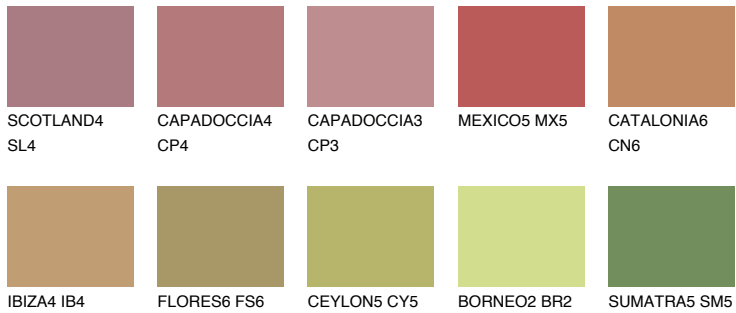

QUARTZ SAND

☀ 16%

Matching colours

COLOURS

INTENSE

For more information on plasters and paints, go to
www.ceresit.lv

*The presented colours refer to plasters and paints offered by Ceresit. Due to the use of digital techniques, the presented colours might not represent the original ones, thus they cannot be considered as a reliable colour presentation. We recommend checking the authentic colour samples.