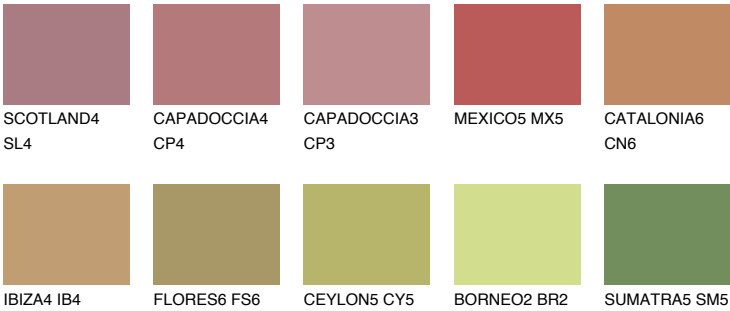

QUARTZ SAND

16%

Matching colours

COLOURS

INTENSE

For more information on plasters and paints, go to www.ceresit.lv

*The presented colours refer to plasters and paints offered by Ceresit. Due to the use of digital techniques, the presented colours might not represent the original ones, thus they cannot be considered as a reliable colour presentation. We recommend checking the authentic colour samples.