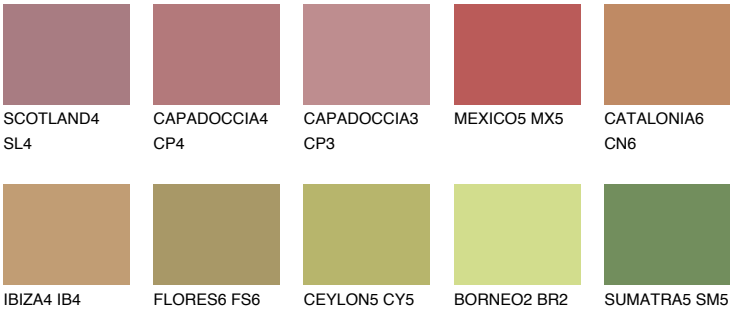

QUARTZ SAND

☀ 16%

Matching colours

COLOURS

INTENSE

For more information on plasters and paints, go to www.ceresit.lv

*The presented colours refer to plasters and paints offered by Ceresit. Due to the use of digital techniques, the presented colours might not represent the original ones, thus they cannot be considered as a reliable colour presentation. We recommend checking the authentic colour samples.