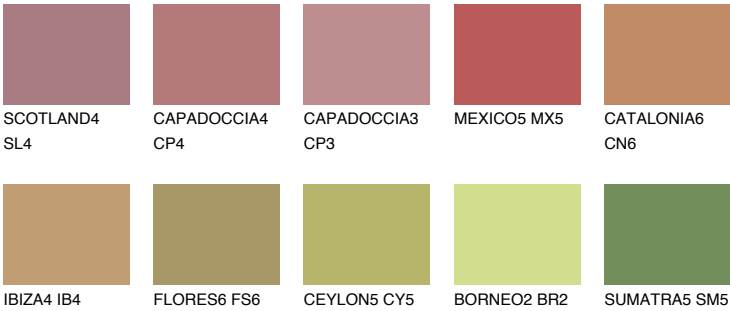

## QUARTZ SAND

16%

### Matching colours

#### COLOURS

#### INTENSE

For more information on plasters and paints, go to [www.ceresit.lv](http://www.ceresit.lv)

\*The presented colours refer to plasters and paints offered by Ceresit. Due to the use of digital techniques, the presented colours might not represent the original ones, thus they cannot be considered as a reliable colour presentation. We recommend checking the authentic colour samples.