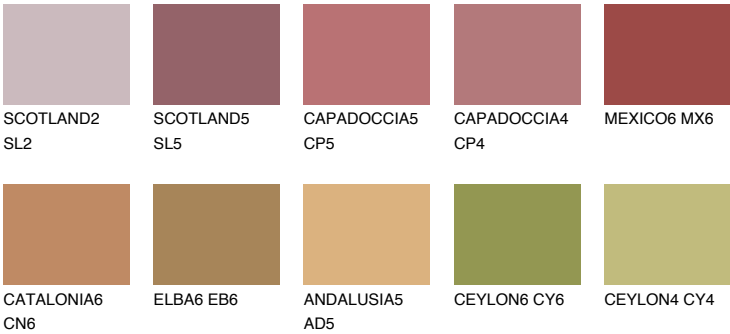

RUBY BRICK

11%

Matching colours

COLOURS

INTENSE

For more information on plasters and paints, go to www.ceresit.lv

*The presented colours refer to plasters and paints offered by Ceresit. Due to the use of digital techniques, the presented colours might not represent the original ones, thus they cannot be considered as a reliable colour presentation. We recommend checking the authentic colour samples.