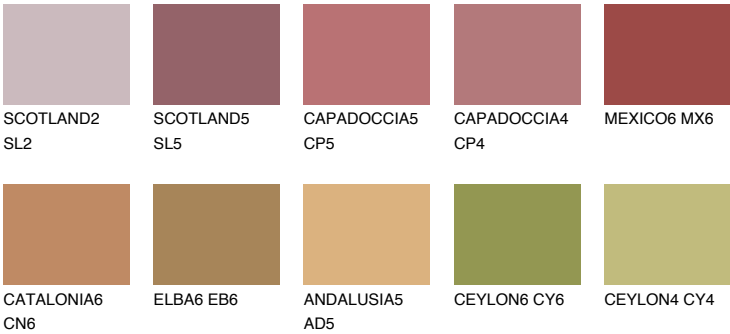

RUBY BRICK

☀ 11%

Matching colours

COLOURS

INTENSE

For more information on plasters and paints, go to www.ceresit.lv

*The presented colours refer to plasters and paints offered by Ceresit. Due to the use of digital techniques, the presented colours might not represent the original ones, thus they cannot be considered as a reliable colour presentation. We recommend checking the authentic colour samples.