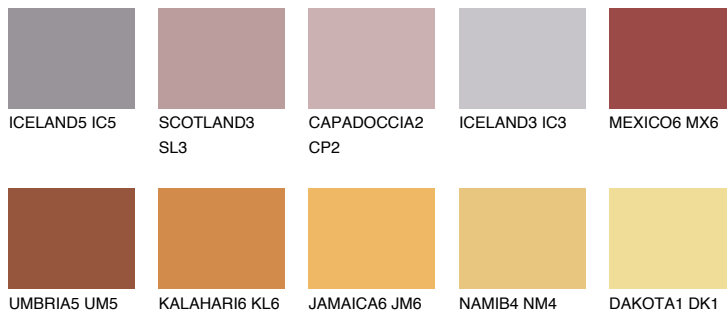

RUBY CRYSTAL

19%

Matching colours

COLOURS

INTENSE

For more information on plasters and paints, go to www.ceresit.lv

*The presented colours refer to plasters and paints offered by Ceresit. Due to the use of digital techniques, the presented colours might not represent the original ones, thus they cannot be considered as a reliable colour presentation. We recommend checking the authentic colour samples.