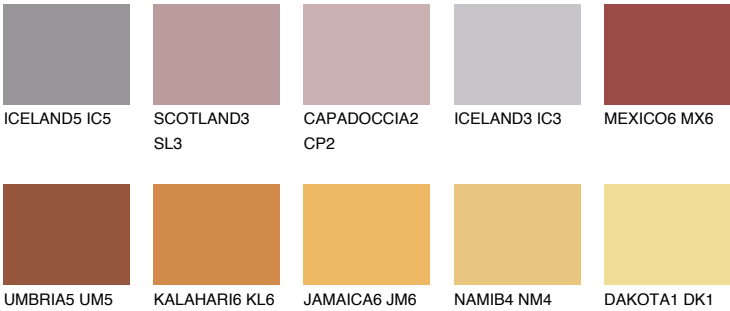

RUBY CRYSTAL

19%

Matching colours

COLOURS

INTENSE

For more information on plasters and paints, go to www.ceresit.lv

*The presented colours refer to plasters and paints offered by Ceresit. Due to the use of digital techniques, the presented colours might not represent the original ones, thus they cannot be considered as a reliable colour presentation. We recommend checking the authentic colour samples.