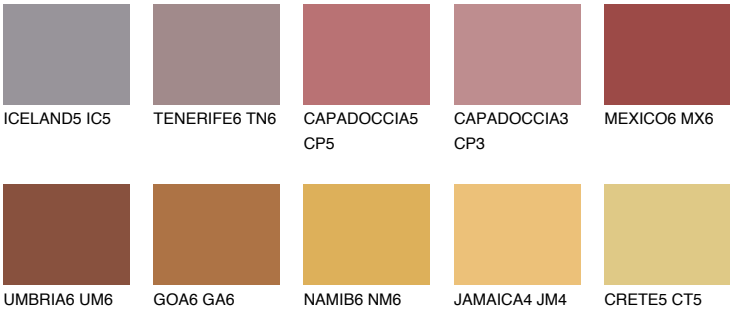

## RUBY FIRE

☀ 15%

### Matching colours

#### COLOURS

#### INTENSE

For more information on plasters and paints, go to [www.ceresit.lv](http://www.ceresit.lv)

\*The presented colours refer to plasters and paints offered by Ceresit. Due to the use of digital techniques, the presented colours might not represent the original ones, thus they cannot be considered as a reliable colour presentation. We recommend checking the authentic colour samples.