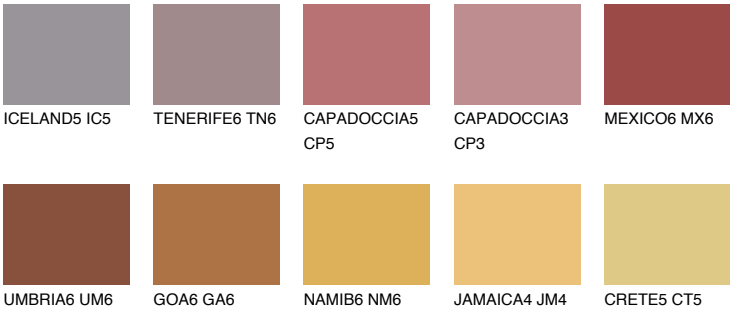

## RUBY FIRE

15%

### Matching colours

#### COLOURS

#### INTENSE

For more information on plasters and paints, go to [www.ceresit.lv](http://www.ceresit.lv)

\*The presented colours refer to plasters and paints offered by Ceresit. Due to the use of digital techniques, the presented colours might not represent the original ones, thus they cannot be considered as a reliable colour presentation. We recommend checking the authentic colour samples.