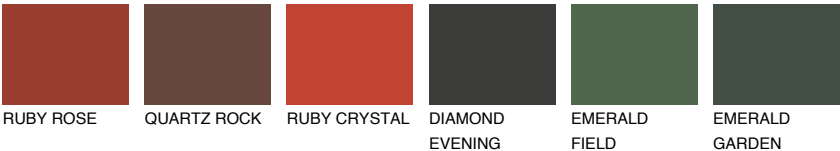

RUBY FIRE

15%

Matching colours

COLOURS

INTENSE

For more information on plasters and paints, go to www.ceresit.lv

*The presented colours refer to plasters and paints offered by Ceresit. Due to the use of digital techniques, the presented colours might not represent the original ones, thus they cannot be considered as a reliable colour presentation. We recommend checking the authentic colour samples.