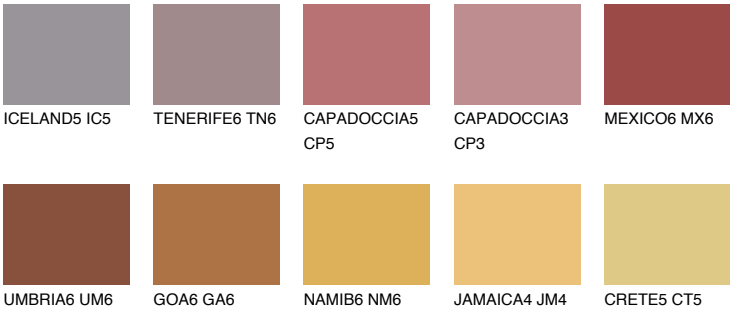

RUBY FIRE

☀ 15%

Matching colours

COLOURS

INTENSE

For more information on plasters and paints, go to www.ceresit.lv

*The presented colours refer to plasters and paints offered by Ceresit. Due to the use of digital techniques, the presented colours might not represent the original ones, thus they cannot be considered as a reliable colour presentation. We recommend checking the authentic colour samples.