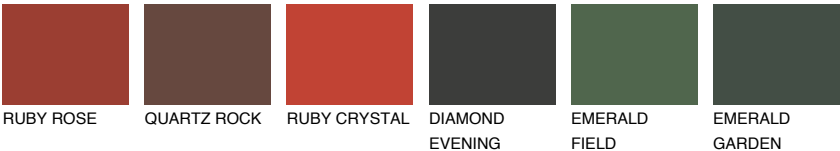

RUBY FIRE

☀ 15%

Matching colours

COLOURS

INTENSE

For more information on plasters and paints, go to www.ceresit.lv

*The presented colours refer to plasters and paints offered by Ceresit. Due to the use of digital techniques, the presented colours might not represent the original ones, thus they cannot be considered as a reliable colour presentation. We recommend checking the authentic colour samples.