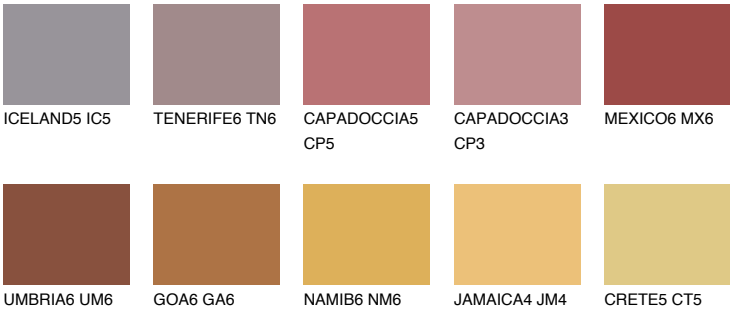

RUBY FIRE

15%

Matching colours

COLOURS

INTENSE

For more information on plasters and paints, go to www.ceresit.lv

*The presented colours refer to plasters and paints offered by Ceresit. Due to the use of digital techniques, the presented colours might not represent the original ones, thus they cannot be considered as a reliable colour presentation. We recommend checking the authentic colour samples.