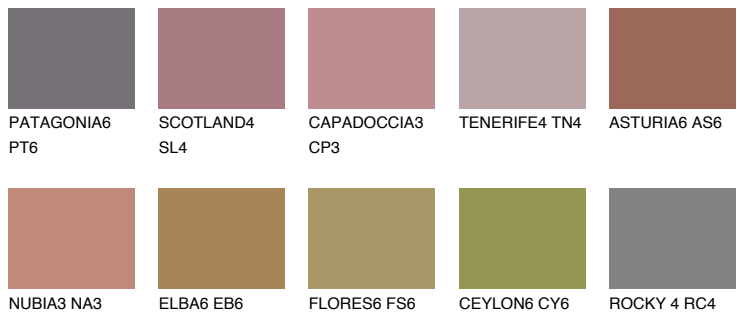

COLOUR DETAILS

RUBY HEART

12%

Matching colours

COLOURS

INTENSE

For more information on plasters and paints, go to www.ceresit.lv

*The presented colours refer to plasters and paints offered by Ceresit. Due to the use of digital techniques, the presented colours might not represent the original ones, thus they cannot be considered as a reliable colour presentation. We recommend checking the authentic colour samples.