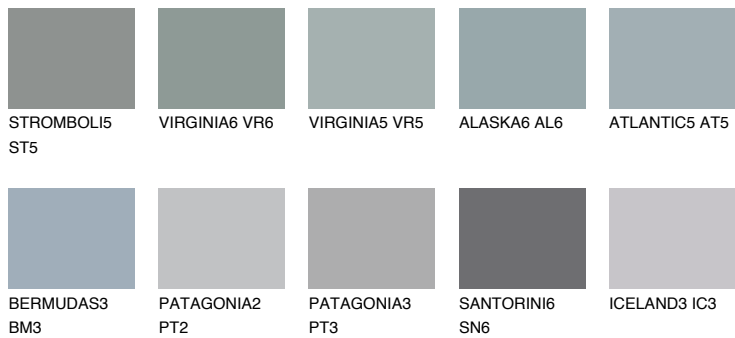

ATLANTIC6 AT6

☀ 37% **TSR 35%**

Matching colours

COLOURS

INTENSE

For more information on plasters and paints, go to
www.ceresit.lv

*The presented colours refer to plasters and paints offered by Ceresit. Due to the use of digital techniques, the presented colours might not represent the original ones, thus they cannot be considered as a reliable colour presentation. We recommend checking the authentic colour samples.