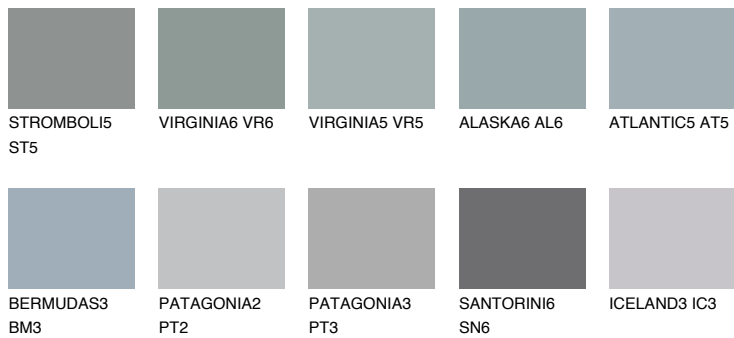

## ATLANTIC6 AT6

☀ 37%    **TSR** 35%

### Matching colours

#### COLOURS

#### INTENSE

For more information on plasters and paints, go to [www.ceresit.lv](http://www.ceresit.lv)

\*The presented colours refer to plasters and paints offered by Ceresit. Due to the use of digital techniques, the presented colours might not represent the original ones, thus they cannot be considered as a reliable colour presentation. We recommend checking the authentic colour samples.