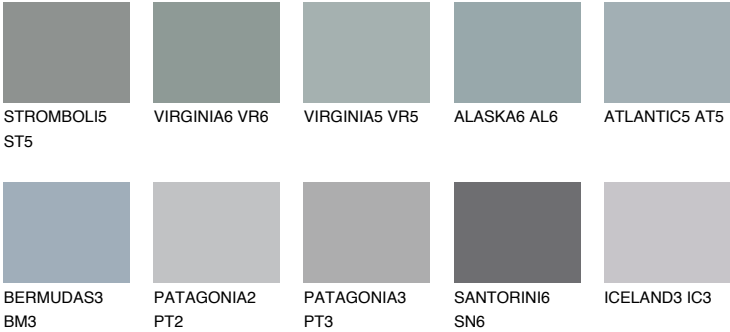

ATLANTIC6 AT6

☀ 37% **TSR 35%**

Matching colours

COLOURS

INTENSE

For more information on plasters and paints, go to www.ceresit.lv

*The presented colours refer to plasters and paints offered by Ceresit. Due to the use of digital techniques, the presented colours might not represent the original ones, thus they cannot be considered as a reliable colour presentation. We recommend checking the authentic colour samples.