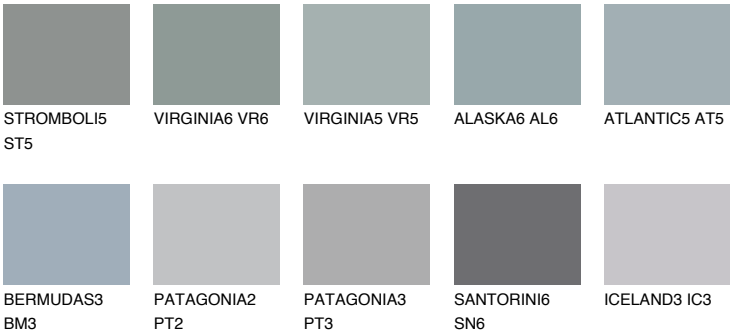

ATLANTIC6 AT6

☀️ 37% **TSR 35%**

Matching colours

COLOURS

INTENSE

For more information on plasters and paints, go to www.ceresit.lv

*The presented colours refer to plasters and paints offered by Ceresit. Due to the use of digital techniques, the presented colours might not represent the original ones, thus they cannot be considered as a reliable colour presentation. We recommend checking the authentic colour samples.