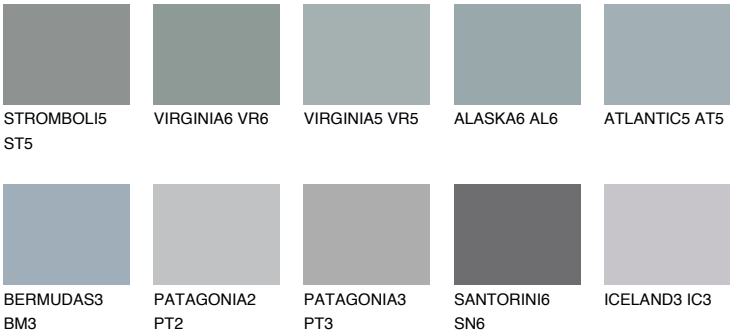

ATLANTIC6 AT6

☀ 37% **TSR 35%**

Matching colours

COLOURS

INTENSE

For more information on plasters and paints, go to www.ceresit.lv

*The presented colours refer to plasters and paints offered by Ceresit. Due to the use of digital techniques, the presented colours might not represent the original ones, thus they cannot be considered as a reliable colour presentation. We recommend checking the authentic colour samples.