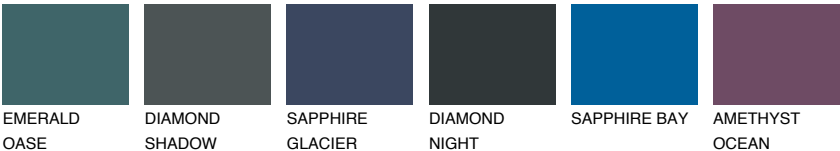

RUBY ROSE

14%

Matching colours

COLOURS

INTENSE

For more information on plasters and paints, go to www.ceresit.lv

*The presented colours refer to plasters and paints offered by Ceresit. Due to the use of digital techniques, the presented colours might not represent the original ones, thus they cannot be considered as a reliable colour presentation. We recommend checking the authentic colour samples.