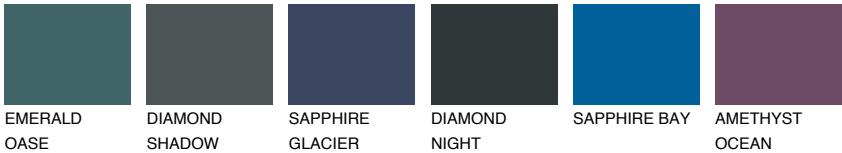

RUBY ROSE

14%

Matching colours

COLOURS

INTENSE

For more information on plasters and paints, go to www.ceresit.lv

*The presented colours refer to plasters and paints offered by Ceresit. Due to the use of digital techniques, the presented colours might not represent the original ones, thus they cannot be considered as a reliable colour presentation. We recommend checking the authentic colour samples.