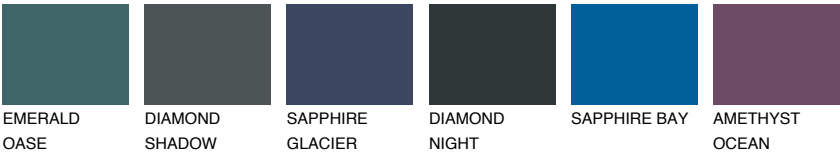

RUBY ROSE

14%

Matching colours

COLOURS

INTENSE

For more information on plasters and paints, go to www.ceresit.lv

*The presented colours refer to plasters and paints offered by Ceresit. Due to the use of digital techniques, the presented colours might not represent the original ones, thus they cannot be considered as a reliable colour presentation. We recommend checking the authentic colour samples.