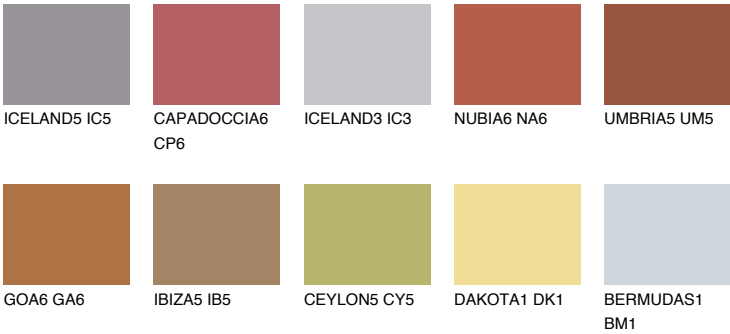

RUBY ROSE

14%

Matching colours

COLOURS

INTENSE

For more information on plasters and paints, go to www.ceresit.lv

*The presented colours refer to plasters and paints offered by Ceresit. Due to the use of digital techniques, the presented colours might not represent the original ones, thus they cannot be considered as a reliable colour presentation. We recommend checking the authentic colour samples.