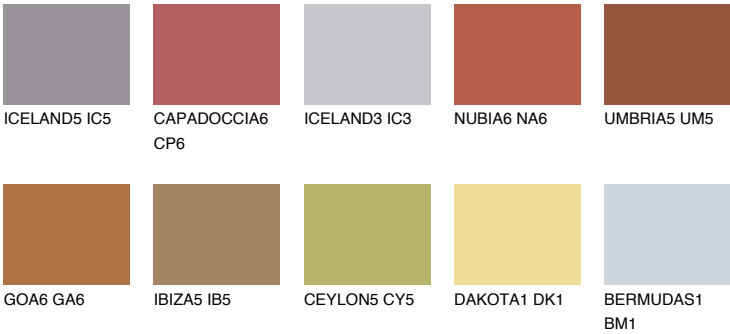

## RUBY ROSE

14%

### Matching colours

#### COLOURS

#### INTENSE

For more information on plasters and paints, go to [www.ceresit.lv](http://www.ceresit.lv)

\*The presented colours refer to plasters and paints offered by Ceresit. Due to the use of digital techniques, the presented colours might not represent the original ones, thus they cannot be considered as a reliable colour presentation. We recommend checking the authentic colour samples.