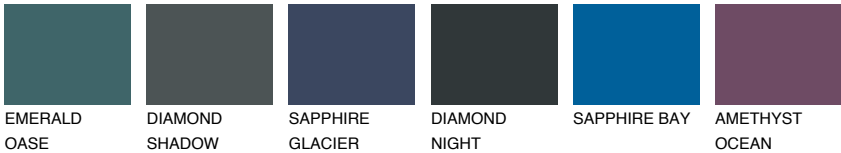

RUBY ROSE

14%

Matching colours

COLOURS

INTENSE

For more information on plasters and paints, go to www.ceresit.lv

*The presented colours refer to plasters and paints offered by Ceresit. Due to the use of digital techniques, the presented colours might not represent the original ones, thus they cannot be considered as a reliable colour presentation. We recommend checking the authentic colour samples.