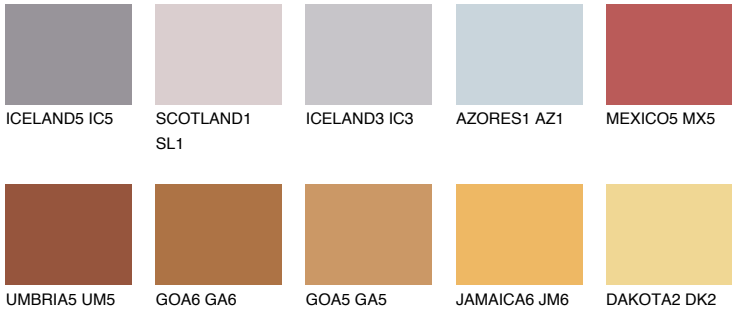

## RUBY SUNSET

13%

### Matching colours

#### COLOURS

#### INTENSE

For more information on plasters and paints, go to [www.ceresit.lv](http://www.ceresit.lv)

\*The presented colours refer to plasters and paints offered by Ceresit. Due to the use of digital techniques, the presented colours might not represent the original ones, thus they cannot be considered as a reliable colour presentation. We recommend checking the authentic colour samples.