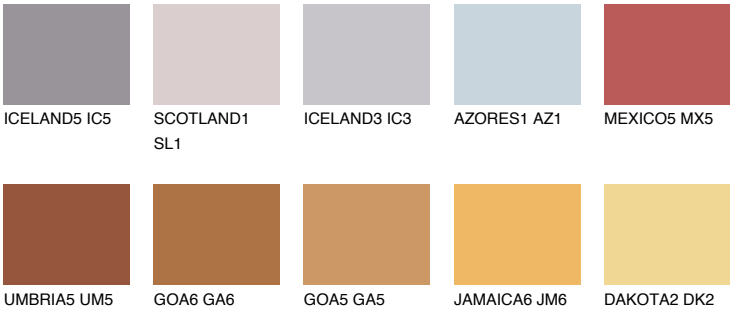

RUBY SUNSET

13%

Matching colours

COLOURS

INTENSE

For more information on plasters and paints, go to www.ceresit.lv

*The presented colours refer to plasters and paints offered by Ceresit. Due to the use of digital techniques, the presented colours might not represent the original ones, thus they cannot be considered as a reliable colour presentation. We recommend checking the authentic colour samples.