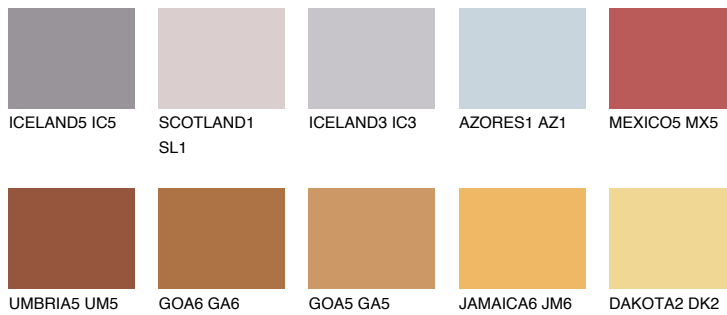

## RUBY SUNSET

13%

### Matching colours

#### COLOURS

#### INTENSE

For more information on plasters and paints, go to [www.ceresit.lv](http://www.ceresit.lv)

\*The presented colours refer to plasters and paints offered by Ceresit. Due to the use of digital techniques, the presented colours might not represent the original ones, thus they cannot be considered as a reliable colour presentation. We recommend checking the authentic colour samples.