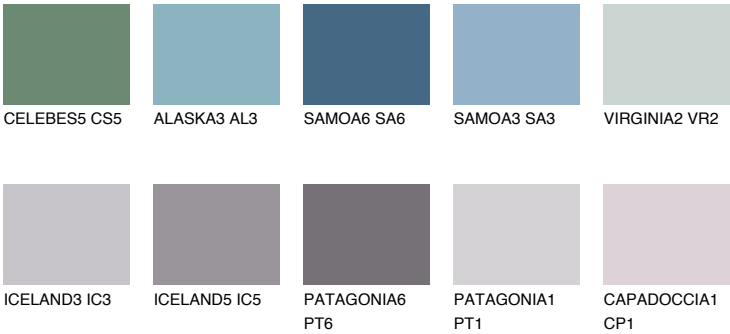

SAPHIRE BAY

12%

Matching colours

COLOURS

INTENSE

For more information on plasters and paints, go to www.ceresit.lv

*The presented colours refer to plasters and paints offered by Ceresit. Due to the use of digital techniques, the presented colours might not represent the original ones, thus they cannot be considered as a reliable colour presentation. We recommend checking the authentic colour samples.