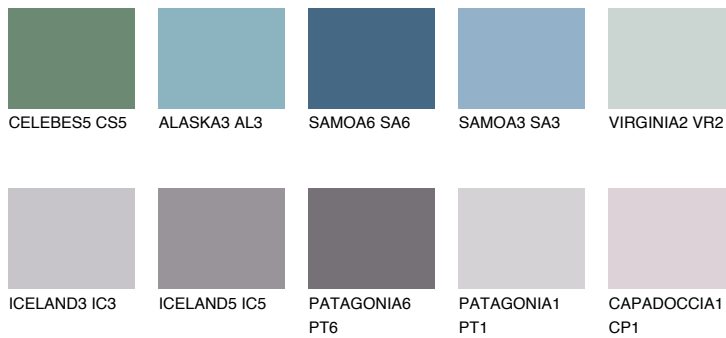

COLOUR DETAILS

SAPHIRE BAY

12%

Matching colours

COLOURS

INTENSE

For more information on plasters and paints, go to www.ceresit.lv

*The presented colours refer to plasters and paints offered by Ceresit. Due to the use of digital techniques, the presented colours might not represent the original ones, thus they cannot be considered as a reliable colour presentation. We recommend checking the authentic colour samples.