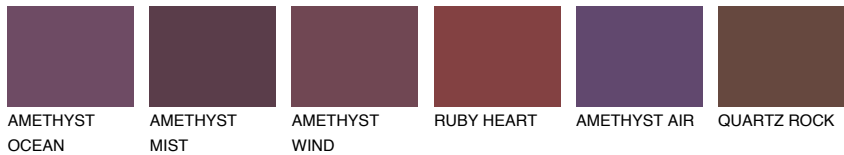

COLOUR DETAILS

SAPHIRE BAY

12%

Matching colours

COLOURS

INTENSE

For more information on plasters and paints, go to www.ceresit.lv

*The presented colours refer to plasters and paints offered by Ceresit. Due to the use of digital techniques, the presented colours might not represent the original ones, thus they cannot be considered as a reliable colour presentation. We recommend checking the authentic colour samples.