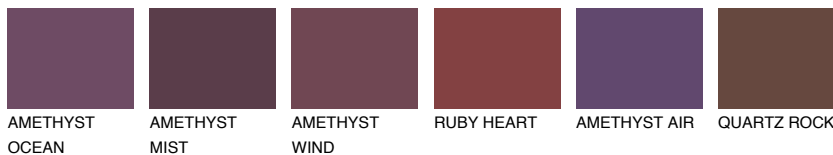

COLOUR DETAILS

SAPHIRE BAY

12%

Matching colours

COLOURS

INTENSE

For more information on plasters and paints, go to www.ceresit.lv

*The presented colours refer to plasters and paints offered by Ceresit. Due to the use of digital techniques, the presented colours might not represent the original ones, thus they cannot be considered as a reliable colour presentation. We recommend checking the authentic colour samples.