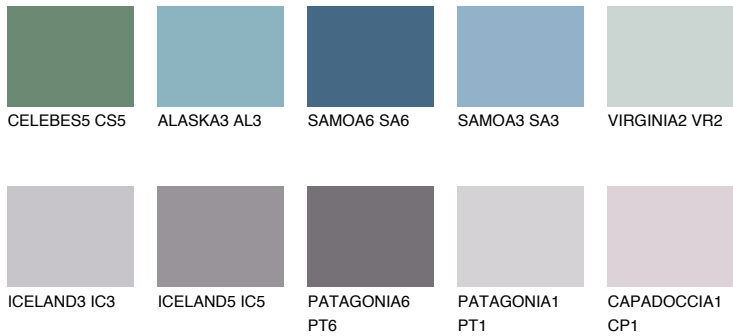

COLOUR DETAILS

SAPHIRE BAY

12%

Matching colours

COLOURS

INTENSE

For more information on plasters and paints, go to www.ceresit.lv

*The presented colours refer to plasters and paints offered by Ceresit. Due to the use of digital techniques, the presented colours might not represent the original ones, thus they cannot be considered as a reliable colour presentation. We recommend checking the authentic colour samples.