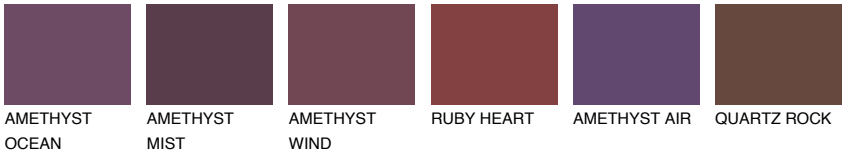

SAPHIRE BAY

12%

Matching colours

COLOURS

INTENSE

For more information on plasters and paints, go to www.ceresit.lv

*The presented colours refer to plasters and paints offered by Ceresit. Due to the use of digital techniques, the presented colours might not represent the original ones, thus they cannot be considered as a reliable colour presentation. We recommend checking the authentic colour samples.