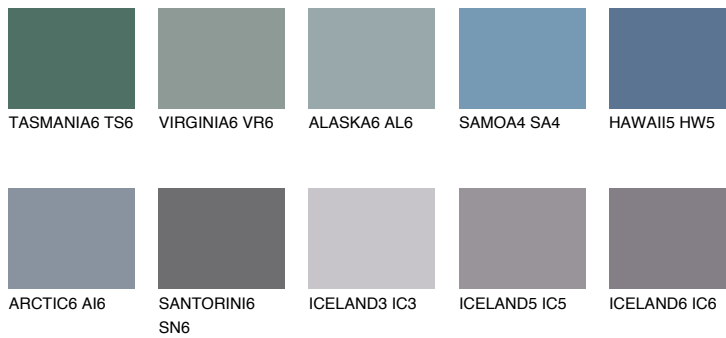

SAPPHIRE CREEK

9%

Matching colours

COLOURS

INTENSE

For more information on plasters and paints, go to www.ceresit.lv

*The presented colours refer to plasters and paints offered by Ceresit. Due to the use of digital techniques, the presented colours might not represent the original ones, thus they cannot be considered as a reliable colour presentation. We recommend checking the authentic colour samples.