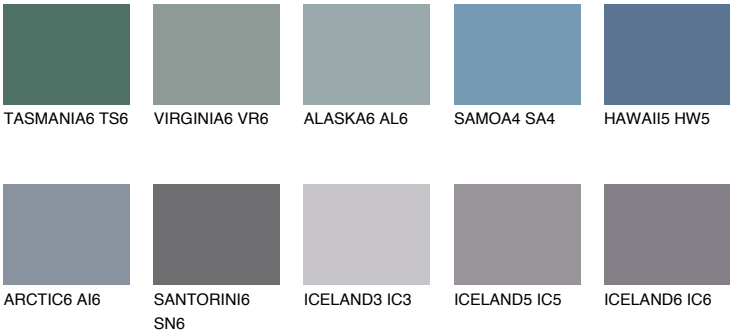

## SAPPHIRE CREEK

9%

### Matching colours

#### COLOURS