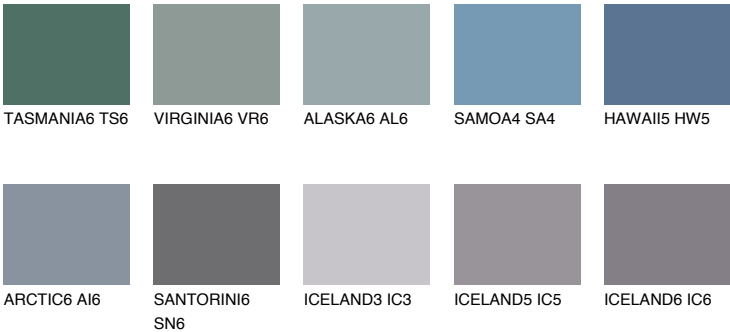

SAPPHIRE CREEK

9%

Matching colours

COLOURS

INTENSE

For more information on plasters and paints, go to www.ceresit.lv

*The presented colours refer to plasters and paints offered by Ceresit. Due to the use of digital techniques, the presented colours might not represent the original ones, thus they cannot be considered as a reliable colour presentation. We recommend checking the authentic colour samples.