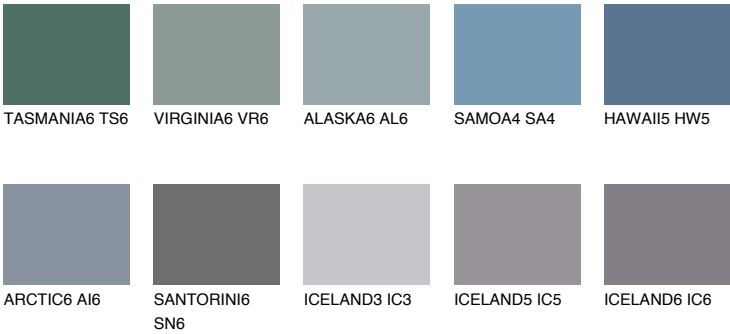

SAPPHIRE CREEK

9%

Matching colours

COLOURS

INTENSE

For more information on plasters and paints, go to www.ceresit.lv

*The presented colours refer to plasters and paints offered by Ceresit. Due to the use of digital techniques, the presented colours might not represent the original ones, thus they cannot be considered as a reliable colour presentation. We recommend checking the authentic colour samples.