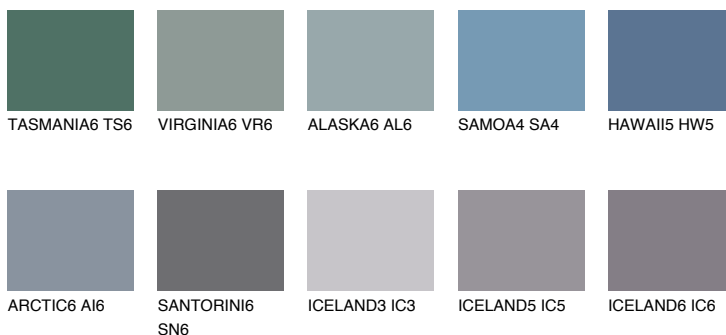

SAPPHIRE CREEK

9%

Matching colours

COLOURS

INTENSE

For more information on plasters and paints, go to www.ceresit.lv

*The presented colours refer to plasters and paints offered by Ceresit. Due to the use of digital techniques, the presented colours might not represent the original ones, thus they cannot be considered as a reliable colour presentation. We recommend checking the authentic colour samples.