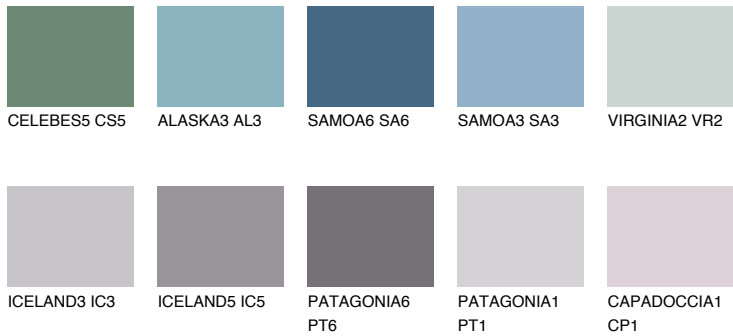

COLOUR DETAILS

SAPHIRE FJORD

9%

Matching colours

COLOURS

INTENSE

For more information on plasters and paints, go to www.ceresit.lv

*The presented colours refer to plasters and paints offered by Ceresit. Due to the use of digital techniques, the presented colours might not represent the original ones, thus they cannot be considered as a reliable colour presentation. We recommend checking the authentic colour samples.