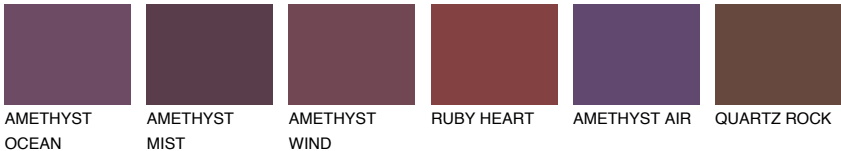

SAPHIRE FJORD

9%

Matching colours

COLOURS

INTENSE

For more information on plasters and paints, go to www.ceresit.lv

*The presented colours refer to plasters and paints offered by Ceresit. Due to the use of digital techniques, the presented colours might not represent the original ones, thus they cannot be considered as a reliable colour presentation. We recommend checking the authentic colour samples.