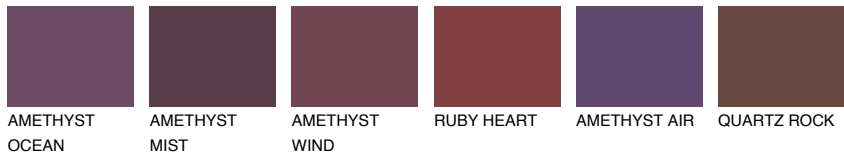

COLOUR DETAILS

SAPHIRE FJORD

9%

Matching colours

COLOURS

INTENSE

For more information on plasters and paints, go to www.ceresit.lv

*The presented colours refer to plasters and paints offered by Ceresit. Due to the use of digital techniques, the presented colours might not represent the original ones, thus they cannot be considered as a reliable colour presentation. We recommend checking the authentic colour samples.