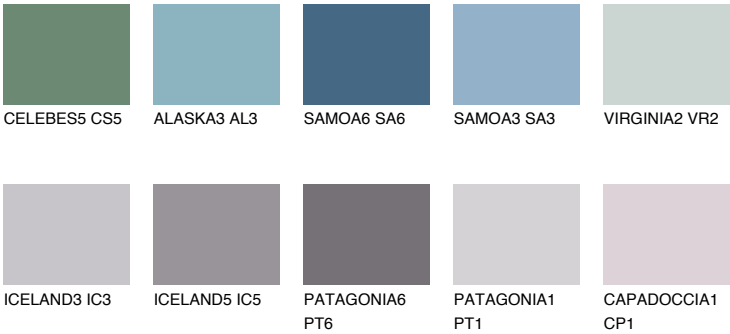

SAPHIRE FJORD

9%

Matching colours

COLOURS

INTENSE

For more information on plasters and paints, go to www.ceresit.lv

*The presented colours refer to plasters and paints offered by Ceresit. Due to the use of digital techniques, the presented colours might not represent the original ones, thus they cannot be considered as a reliable colour presentation. We recommend checking the authentic colour samples.