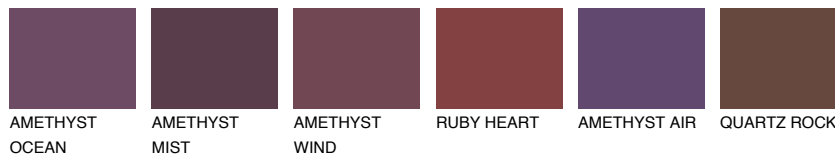

SAPHIRE FJORD

9%

Matching colours

COLOURS

INTENSE

For more information on plasters and paints, go to www.ceresit.lv

*The presented colours refer to plasters and paints offered by Ceresit. Due to the use of digital techniques, the presented colours might not represent the original ones, thus they cannot be considered as a reliable colour presentation. We recommend checking the authentic colour samples.