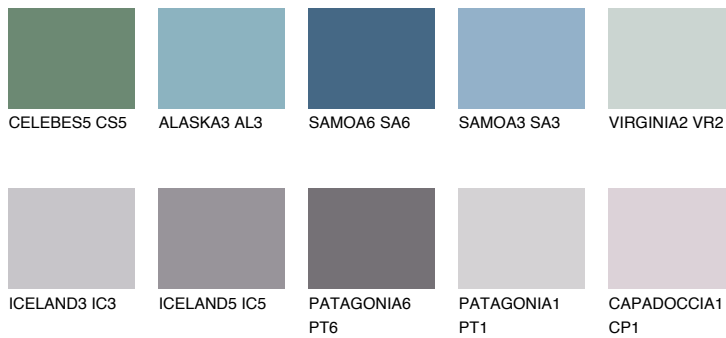

SAPHIRE FJORD

9%

Matching colours

COLOURS

INTENSE

For more information on plasters and paints, go to www.ceresit.lv

*The presented colours refer to plasters and paints offered by Ceresit. Due to the use of digital techniques, the presented colours might not represent the original ones, thus they cannot be considered as a reliable colour presentation. We recommend checking the authentic colour samples.