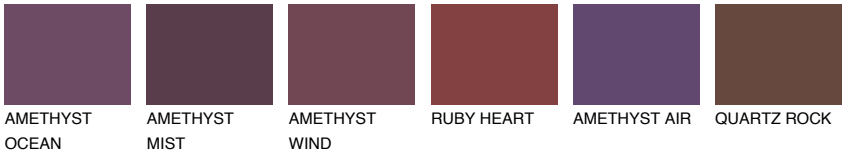

SAPHIRE FJORD

9%

Matching colours

COLOURS

INTENSE

For more information on plasters and paints, go to www.ceresit.lv

*The presented colours refer to plasters and paints offered by Ceresit. Due to the use of digital techniques, the presented colours might not represent the original ones, thus they cannot be considered as a reliable colour presentation. We recommend checking the authentic colour samples.