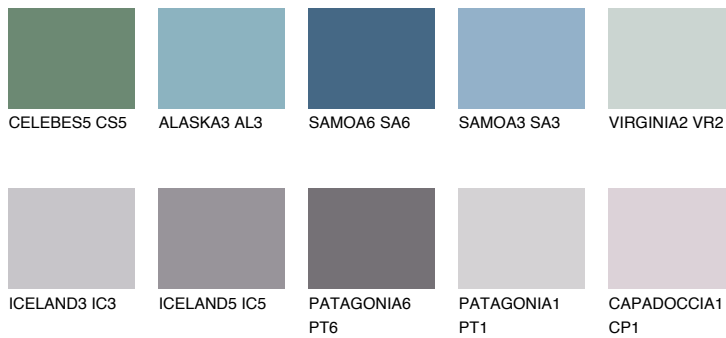

COLOUR DETAILS

SAPHIRE FJORD

9%

Matching colours

COLOURS

INTENSE

For more information on plasters and paints, go to www.ceresit.lv

*The presented colours refer to plasters and paints offered by Ceresit. Due to the use of digital techniques, the presented colours might not represent the original ones, thus they cannot be considered as a reliable colour presentation. We recommend checking the authentic colour samples.