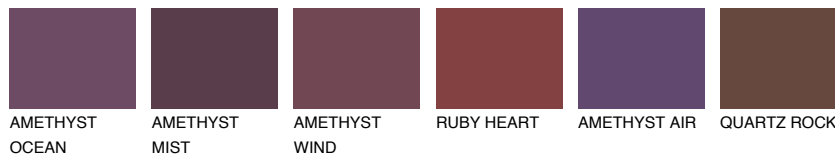

COLOUR DETAILS

SAPHIRE FJORD

9%

Matching colours

COLOURS

INTENSE

For more information on plasters and paints, go to www.ceresit.lv

*The presented colours refer to plasters and paints offered by Ceresit. Due to the use of digital techniques, the presented colours might not represent the original ones, thus they cannot be considered as a reliable colour presentation. We recommend checking the authentic colour samples.