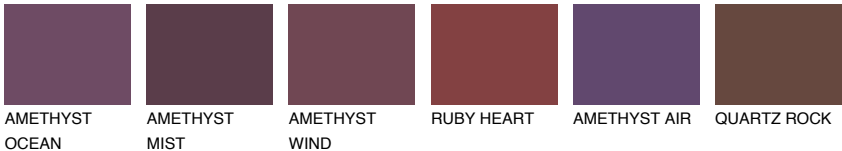

## SAPHIRE FJORD

9%

### Matching colours

#### COLOURS

#### INTENSE

For more information on plasters and paints, go to [www.ceresit.lv](http://www.ceresit.lv)

\*The presented colours refer to plasters and paints offered by Ceresit. Due to the use of digital techniques, the presented colours might not represent the original ones, thus they cannot be considered as a reliable colour presentation. We recommend checking the authentic colour samples.