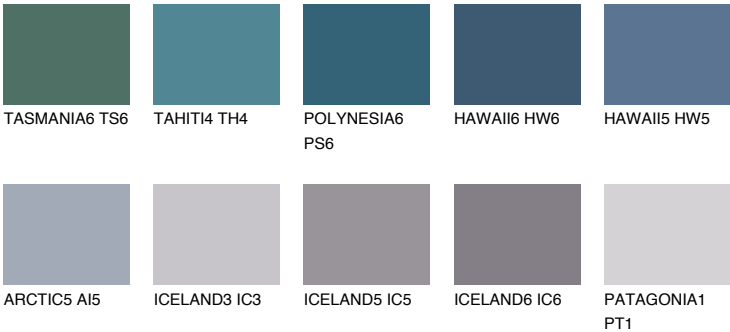

SAPHIRE GLACIER

8%

Matching colours

COLOURS

INTENSE

For more information on plasters and paints, go to www.ceresit.lv

*The presented colours refer to plasters and paints offered by Ceresit. Due to the use of digital techniques, the presented colours might not represent the original ones, thus they cannot be considered as a reliable colour presentation. We recommend checking the authentic colour samples.