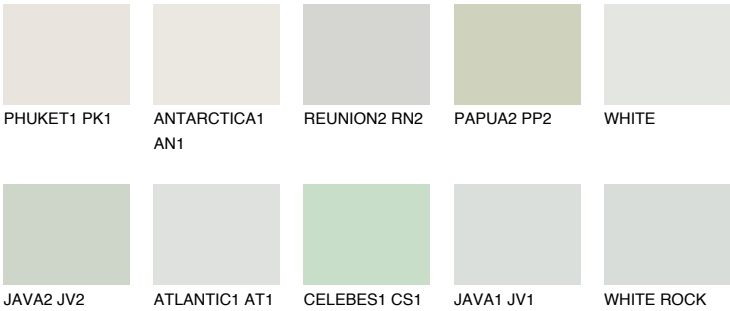

WHITE SNOW

83% TSR 76%

Matching colours

COLOURS

INTENSE

For more information on plasters and paints, go to www.ceresit.lv

*The presented colours refer to plasters and paints offered by Ceresit. Due to the use of digital techniques, the presented colours might not represent the original ones, thus they cannot be considered as a reliable colour presentation. We recommend checking the authentic colour samples.