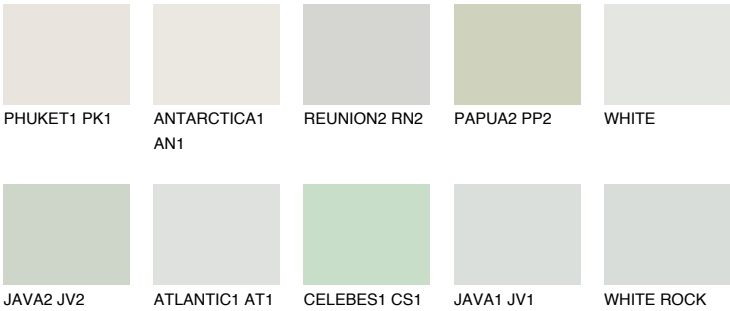

WHITE SNOW

83% **TSR** 76%

Matching colours

COLOURS

INTENSE

For more information on plasters and paints, go to www.ceresit.lv

*The presented colours refer to plasters and paints offered by Ceresit. Due to the use of digital techniques, the presented colours might not represent the original ones, thus they cannot be considered as a reliable colour presentation. We recommend checking the authentic colour samples.