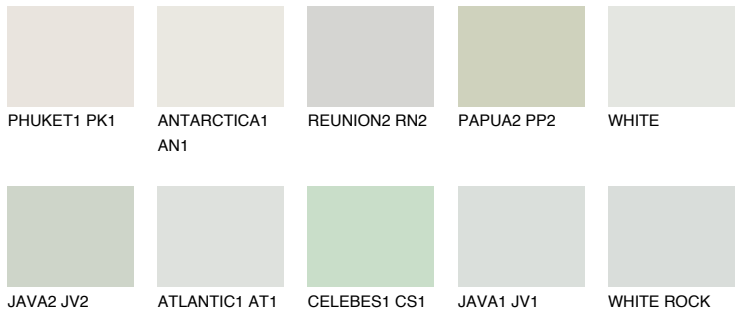

COLOUR DETAILS

WHITE SNOW

83% TSR 76%

Matching colours

COLOURS

INTENSE

For more information on plasters and paints, go to www.ceresit.lv

*The presented colours refer to plasters and paints offered by Ceresit. Due to the use of digital techniques, the presented colours might not represent the original ones, thus they cannot be considered as a reliable colour presentation. We recommend checking the authentic colour samples.