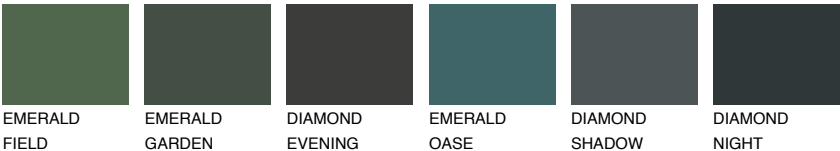

WHITE SNOW

83% TSR 76%

Matching colours

COLOURS

INTENSE

For more information on plasters and paints, go to www.ceresit.lv

*The presented colours refer to plasters and paints offered by Ceresit. Due to the use of digital techniques, the presented colours might not represent the original ones, thus they cannot be considered as a reliable colour presentation. We recommend checking the authentic colour samples.