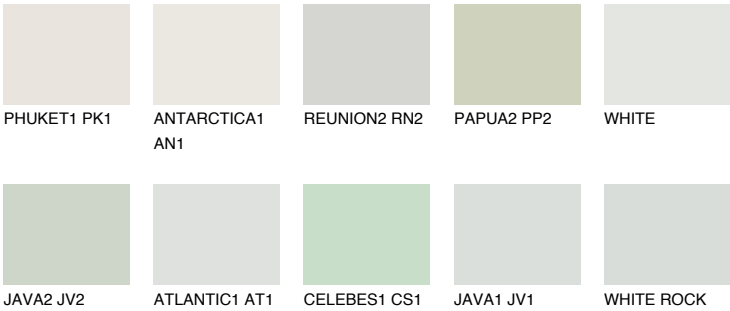

## WHITE SNOW

83% TSR 76%

### Matching colours

#### COLOURS

#### INTENSE

For more information on plasters and paints, go to [www.ceresit.lv](http://www.ceresit.lv)

\*The presented colours refer to plasters and paints offered by Ceresit. Due to the use of digital techniques, the presented colours might not represent the original ones, thus they cannot be considered as a reliable colour presentation. We recommend checking the authentic colour samples.